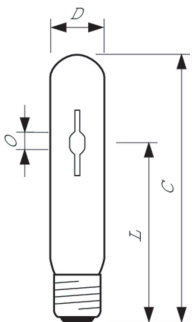

Versions

MASTER CityWhite CDO-TT Plus 70W E27

LPPR CDO-TT 0002

LPPR CDO-TT 0004

Abmessungsskizzen

Product	D (max)	O	L	C (max)
MASTER CityWh CDO-TT Plus 100W/828 E40	47 mm	8,5 mm	132 mm	211 mm
MASTER CityWh CDO-TT Plus 150W/828 E40	47 mm	10 mm	132 mm	211 mm
MASTER CityWh CDO-TT Plus 150W/942 E40	46 mm	10 mm	132 mm	211 mm
MASTER CityWh CDO-TT Plus 250W/830 E40	47 mm	12,1 mm	157 mm	257 mm

Product	D (max)	O	L	C (max)
MASTER CityWh CDO-TT Plus 50W/828 E27	36 mm	5,25 mm	102 mm	156 mm
MASTER CityWh CDO-TT Plus 70W/828 E27	36 mm	7,15 mm	102 mm	156 mm
MASTER CityWh CDO-TT Plus 70W/942 E27	36 mm	7,75 mm	102 mm	156 mm