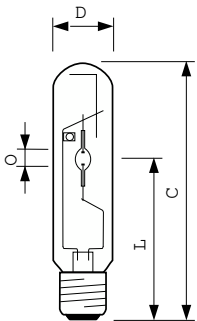

Versions

MASTER CityWhite CDO-TT Plus 70W E27

LPPR CDO-TT 0002

LPPR CDO-TT 0004

Abmessungsskizzen

Product	D (max)	O	L	C (max)
MASTER CityWh CDO-TT Plus 100W/828 E40	47 mm	8,5 mm	132 mm	211 mm
MASTER CityWh CDO-TT Plus 150W/828 E40	47 mm	10 mm	132 mm	211 mm
MASTER CityWh CDO-TT Plus 150W/942 E40	46 mm	10 mm	132 mm	211 mm
MASTER CityWh CDO-TT Plus 250W/830 E40	47 mm	12,1 mm	157 mm	257 mm

Product	D (max)	O	L	C (max)
MASTER CityWh CDO-TT Plus 50W/828 E27	36 mm	5,25 mm	102 mm	156 mm
MASTER CityWh CDO-TT Plus 70W/828 E27	36 mm	7,15 mm	102 mm	156 mm
MASTER CityWh CDO-TT Plus 70W/942 E27	36 mm	7,75 mm	102 mm	156 mm