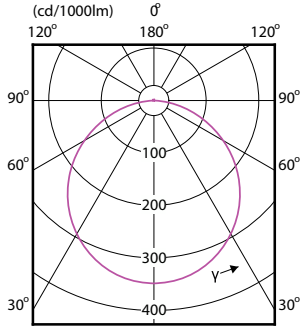

Essential SmartBright LED Downlight