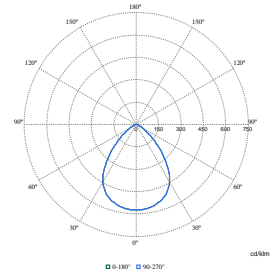

Polar Normal (separate) - DN570BI - 910505100852