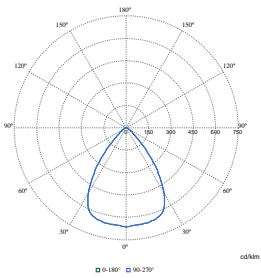

Polar Normal (separate) - DN570BI - 910505100902