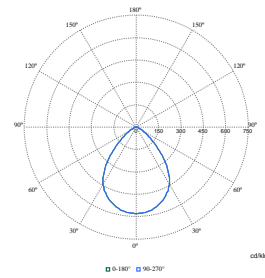

Polar Normal (separate) - DN570BI - 910505100842