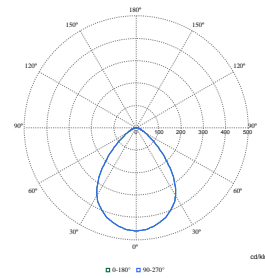

Polar Normal (separate) - DN570BI - 910505100855