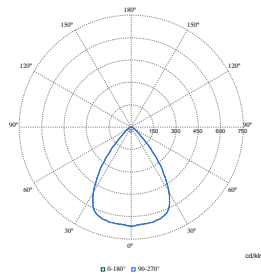

Polar Wide Diagrams

Polar Normal (separate) - DN570BI - 910505100834

Polar Normal (separate) - DN570BI - 910505102304

Polar Normal (separate) - DN570BI - 910505100848

Polar Normal (separate) - DN570BI - 910505100872