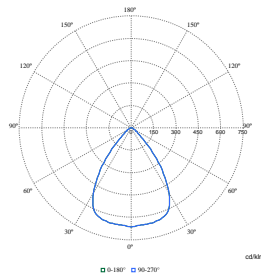

Polar Normal (separate) - DN570BI - 910505100886