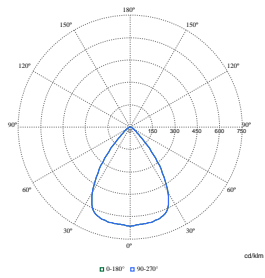

Polar Wide Diagrams

Polar Normal (separate) - DN570BI - 910505100859

Polar Normal (separate) - DN570BI - 910505100869

Polar Normal (separate) - DN570BI - 910505100843

Polar Normal (separate) - DN570BI - 910505102302