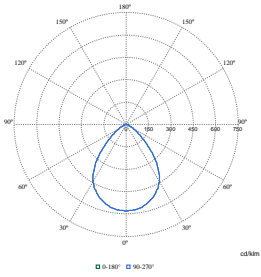

Polar Wide Diagrams

Polar Normal (separate) - DN570BI - 910505100839