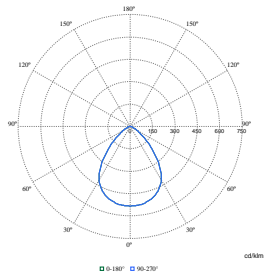

Polar Wide Diagrams

Polar Normal (separate) - DN570BI - 910505100862