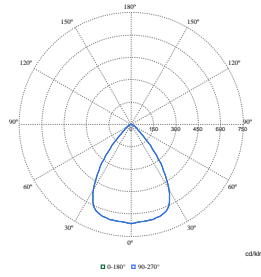

Polar Normal (separate) - DN570BI - 910505102303