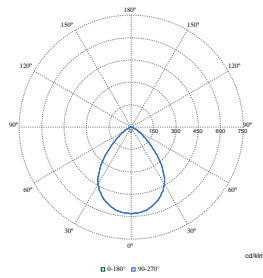

Polar Wide Diagrams

Polar Normal (separate) - DN570BI - 910505100859

Polar Normal (separate) - DN570BI - 910505100869

Polar Normal (separate) - DN570BI - 910505100843

Polar Normal (separate) - DN570BI - 910505102302