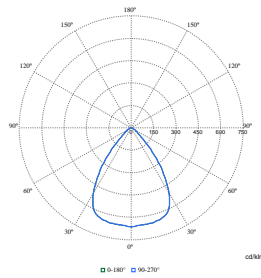

Polar Normal (separate) - DN570BI - 910505100887