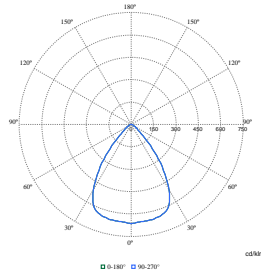

Polar Normal (separate) - DN570BI - 910505100891