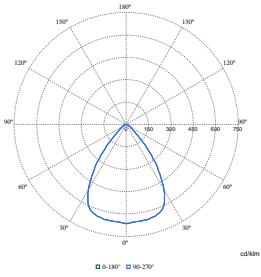

Polar Wide Diagrams

Polar Normal (separate) - DN570BI - 910505100875