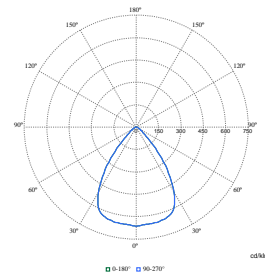

Polar Normal (separate) - DN570BI - 910505100846