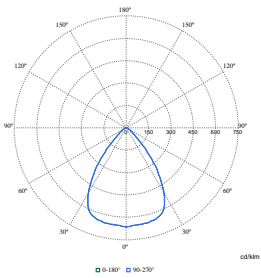

Polar Normal (separate) - DN570BI - 910505100864