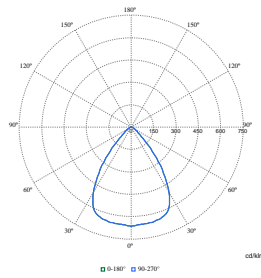

Polar Wide Diagrams

Polar Normal (separate) - DN570BI - 910505100875

Polar Normal (separate) - DN570BI - 910505102303

Polar Normal (separate) - DN570BI - 910505100838

Polar Normal (separate) - DN570BI - 910505100856