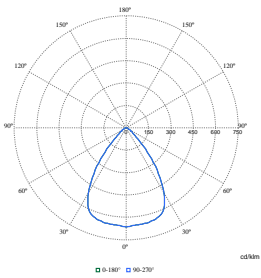

Polar Normal (separate) - DN570BI - 910505102307