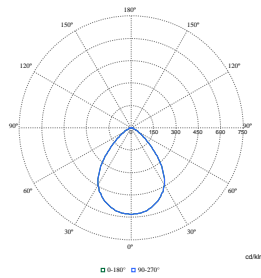

Polar Normal (separate) - DN570BI - 910505100844