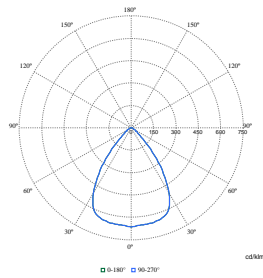

Polar Normal (separate) - DN570BI - 910505100841