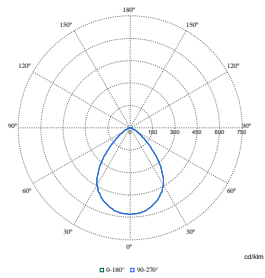

Polar Normal (separate) - DN570BI - 910505100858