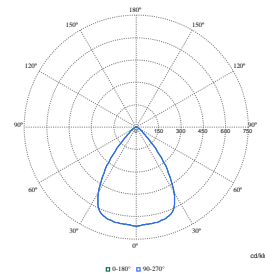

Polar Normal (separate) - DN570BI - 910505102298