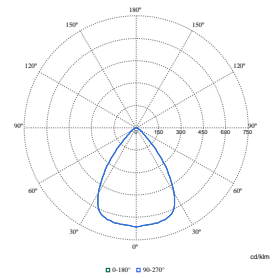

Polar Normal (separate) - DN570BI - 910505100866