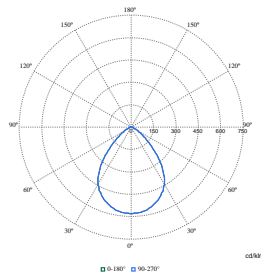

Polar Wide Diagrams

Polar Normal (separate) - DN570BI - 910505100839

Polar Normal (separate) - DN570BI - 910505100891

Polar Normal (separate) - DN570BI - 910505100852

Polar Normal (separate) - DN570BI - 910505100884