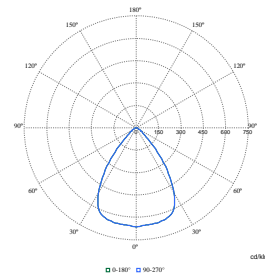

Polar Normal (separate) - DN570BI - 910505100870