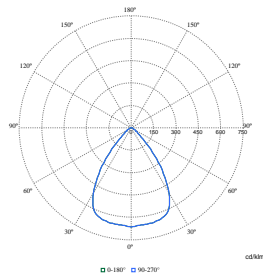

Polar Normal (separate) - DN570BI - 910505100890