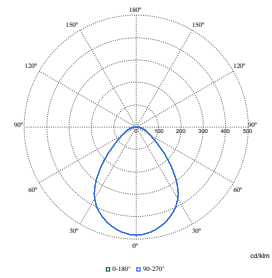

Polar Normal (separate) - DN570BI - 910505100857