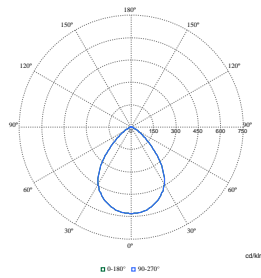

Polar Wide Diagrams

Polar Normal (separate) - DN570BI - 910505100836

Polar Normal (separate) - DN570BI - 910505102301

Polar Normal (separate) - DN570BI - 910505100885

Polar Normal (separate) - DN570BI - 910505100861