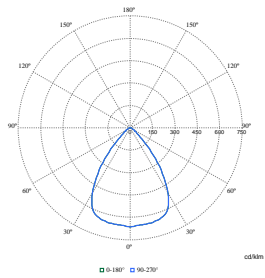

Polar Normal (separate) - DN570BI - 910505100874