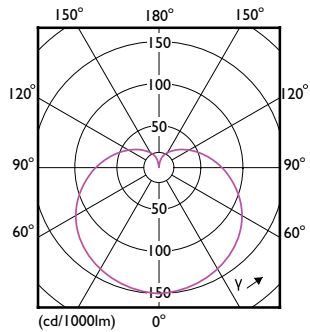

Lampes CorePro LEDbulb forme classique

Order Code	Full Product Name	Gamme de températures ambiantes	Consommation d'énergie kWh/ 1 000 h
32958400	CorePro LEDbulb ND 4.9-40W A60 E27 940	-20 °C à 45 °C	5 kWh
32960700	CorePro LEDbulb ND 7.5-60W A60 E27 930	-20 °C à 45 °C	8 kWh
32962100	CorePro LEDbulb ND 7.5-60W A60 E27 940	-20 °C à 45 °C	8 kWh
17924000	CorePro LED Stick 7.5-57W E27 3CT 830	-20 °C à 45 °C	8 kWh
17926400	CorePro LED Stick 7.5-60W E27 3CT 840	-20 °C à 45 °C	8 kWh
35333600	CorePro LEDbulb DIM 8-60W A60 E27 5CCT	-20 à +45 °C	8 kWh