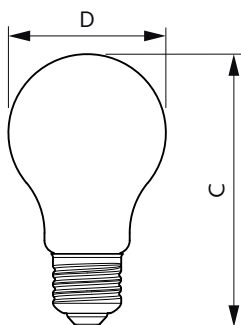

Schéma dimensionnel

Product	D	C
CorePro LEDbulb ND 10.5-75W A60 B22 930	60 mm	107 mm
CorePro LEDbulb ND 7.5-60W A60 B22 930	60 mm	105 mm

Product	D	C
CorePro LEDbulb ND 10-75W A60 E27 940	60 mm	109 mm
CorePro LEDbulb ND 10.5-75W A60 E27 930	60 mm	109 mm
LEDbulb ND 10-75W A60 E27 827 6CT	60 mm	108 mm

Lampes CorePro LEDbulb forme classique

Schéma dimensionnel

Product	D	C
CorePro LEDbulb ND 13-100W A60 B22 930	60 mm	110 mm

Product	D	C
CorePro LEDbulb DIM 8-60W A60 E27 5CCT	60 mm	115 mm

Product	D	C
CorePro LEDbulb ND 12.5-100W A60 E27 940	60 mm	110 mm
CorePro LEDbulb ND 13-100W A60 E27 930	60 mm	110 mm

Lampes CorePro LEDbulb forme classique

Schéma dimensionnel

Product	D	C
CorePro LED Stick 7.5-57W E27 3CT 830	37,2 mm	114,3 mm
CorePro LED Stick 7.5-60W E27 3CT 840	37,2 mm	114,3 mm

Informations générales