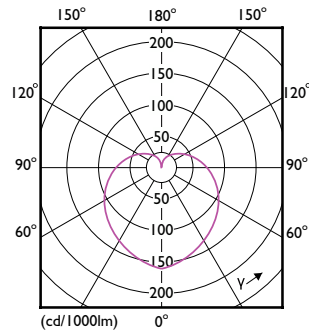

Lampes CorePro LEDbulb forme classique

Order Code	Full Product Name	Gamme de températures ambiantes	Consommation d'énergie kWh/ 1 000 h
32958400	CorePro LEDbulb ND 4.9-40W A60 E27 940	-20 °C à 45 °C	5 kWh
32960700	CorePro LEDbulb ND 7.5-60W A60 E27 930	-20 °C à 45 °C	8 kWh
32962100	CorePro LEDbulb ND 7.5-60W A60 E27 940	-20 °C à 45 °C	8 kWh
17924000	CorePro LED Stick 7.5-57W E27 3CT 830	-20 °C à 45 °C	8 kWh
17926400	CorePro LED Stick 7.5-60W E27 3CT 840	-20 °C à 45 °C	8 kWh
35333600	CorePro LEDbulb DIM 8-60W A60 E27 5CCT	-20 à +45 °C	8 kWh