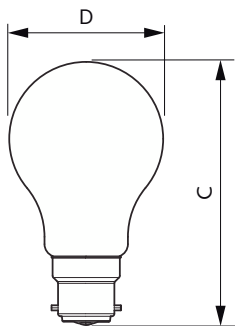

Schéma dimensionnel

Product	D	C
CorePro LEDbulb ND 10.5-75W A60 B22 930	60 mm	107 mm
CorePro LEDbulb ND 7.5-60W A60 B22 930	60 mm	105 mm

Product	D	C
CorePro LEDbulb ND 10-75W A60 E27 940	60 mm	109 mm
CorePro LEDbulb ND 10.5-75W A60 E27 930	60 mm	109 mm
LEDbulb ND 10-75W A60 E27 827 6CT	60 mm	108 mm

Lampes CorePro LEDbulb forme classique

Schéma dimensionnel

Product	D	C
CorePro LEDbulb ND 13-100W A60 B22 930	60 mm	110 mm

Product	D	C
CorePro LEDbulb DIM 8-60W A60 E27 5CCT	60 mm	115 mm

Product	D	C
CorePro LEDbulb ND 12.5-100W A60 E27 940	60 mm	110 mm
CorePro LEDbulb ND 13-100W A60 E27 930	60 mm	110 mm

Lampes CorePro LEDbulb forme classique

Schéma dimensionnel

Product	D	C
CorePro LED Stick 7.5-57W E27 3CT 830	37,2 mm	114,3 mm
CorePro LED Stick 7.5-60W E27 3CT 840	37,2 mm	114,3 mm

Informations générales