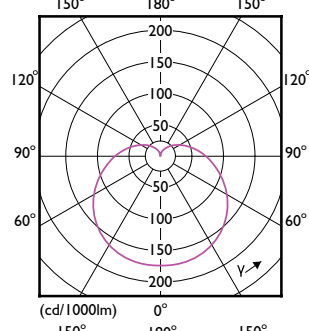

Lampes CorePro LEDbulb forme classique

Order Code	Full Product Name	Gamme de températures ambiantes	Consommation d'énergie kWh/ 1 000 h
32958400	CorePro LEDbulb ND 4.9-40W A60 E27 940	-20 °C à 45 °C	5 kWh
32960700	CorePro LEDbulb ND 7.5-60W A60 E27 930	-20 °C à 45 °C	8 kWh
32962100	CorePro LEDbulb ND 7.5-60W A60 E27 940	-20 °C à 45 °C	8 kWh
17924000	CorePro LED Stick 7.5-57W E27 3CT 830	-20 °C à 45 °C	8 kWh
17926400	CorePro LED Stick 7.5-60W E27 3CT 840	-20 °C à 45 °C	8 kWh
35333600	CorePro LEDbulb DIM 8-60W A60 E27 5CCT	-20 à +45 °C	8 kWh