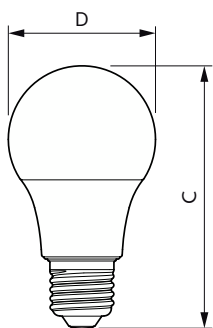

Schéma dimensionnel

Product	D	C
CorePro LEDbulb ND 10.5-75W A60 B22 930	60 mm	107 mm
CorePro LEDbulb ND 7.5-60W A60 B22 930	60 mm	105 mm

Product	D	C
CorePro LEDbulb ND 10-75W A60 E27 940	60 mm	109 mm
CorePro LEDbulb ND 10.5-75W A60 E27 930	60 mm	109 mm
LEDbulb ND 10-75W A60 E27 827 6CT	60 mm	108 mm

Lampes CorePro LEDbulb forme classique

Schéma dimensionnel

Product	D	C
CorePro LEDbulb ND 13-100W A60 B22 930	60 mm	110 mm

Product	D	C
CorePro LEDbulb DIM 8-60W A60 E27 5CCT	60 mm	115 mm

Product	D	C
CorePro LEDbulb ND 12.5-100W A60 E27 940	60 mm	110 mm
CorePro LEDbulb ND 13-100W A60 E27 930	60 mm	110 mm

Lampes CorePro LEDbulb forme classique

Schéma dimensionnel

Product	D	C
CorePro LED Stick 7.5-57W E27 3CT 830	37,2 mm	114,3 mm
CorePro LED Stick 7.5-60W E27 3CT 840	37,2 mm	114,3 mm

Informations générales