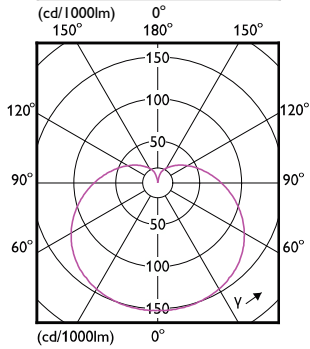

Lampes CorePro LEDbulb forme classique

Order Code	Full Product Name	Gamme de températures ambiantes	Consommation d'énergie kWh/ 1 000 h
32958400	CorePro LEDbulb ND 4.9-40W A60 E27 940	-20 °C à 45 °C	5 kWh
32960700	CorePro LEDbulb ND 7.5-60W A60 E27 930	-20 °C à 45 °C	8 kWh
32962100	CorePro LEDbulb ND 7.5-60W A60 E27 940	-20 °C à 45 °C	8 kWh
17924000	CorePro LED Stick 7.5-57W E27 3CT 830	-20 °C à 45 °C	8 kWh
17926400	CorePro LED Stick 7.5-60W E27 3CT 840	-20 °C à 45 °C	8 kWh
35333600	CorePro LEDbulb DIM 8-60W A60 E27 5CCT	-20 à +45 °C	8 kWh