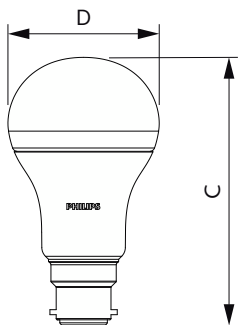

Schéma dimensionnel

Product	D	C
CorePro LEDbulb ND 10.5-75W A60 B22 930	60 mm	107 mm
CorePro LEDbulb ND 7.5-60W A60 B22 930	60 mm	105 mm

Product	D	C
CorePro LEDbulb ND 10-75W A60 E27 940	60 mm	109 mm
CorePro LEDbulb ND 10.5-75W A60 E27 930	60 mm	109 mm
LEDbulb ND 10-75W A60 E27 827 6CT	60 mm	108 mm

Lampes CorePro LEDbulb forme classique

Schéma dimensionnel

Product	D	C
CorePro LEDbulb ND 13-100W A60 B22 930	60 mm	110 mm

Product	D	C
CorePro LEDbulb DIM 8-60W A60 E27 5CCT	60 mm	115 mm

Product	D	C
CorePro LEDbulb ND 12.5-100W A60 E27 940	60 mm	110 mm
CorePro LEDbulb ND 13-100W A60 E27 930	60 mm	110 mm

Lampes CorePro LEDbulb forme classique

Schéma dimensionnel

Product	D	C
CorePro LED Stick 7.5-57W E27 3CT 830	37,2 mm	114,3 mm
CorePro LED Stick 7.5-60W E27 3CT 840	37,2 mm	114,3 mm

Informations générales