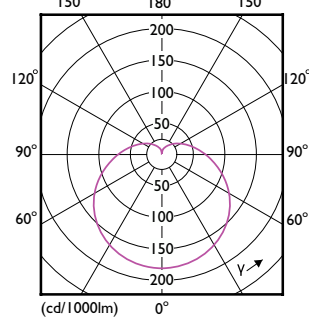

Lampes CorePro LEDbulb forme classique

Order Code	Full Product Name	Gamme de températures ambiantes	Consommation d'énergie kWh/ 1 000 h
32958400	CorePro LEDbulb ND 4.9-40W A60 E27 940	-20 °C à 45 °C	5 kWh
32960700	CorePro LEDbulb ND 7.5-60W A60 E27 930	-20 °C à 45 °C	8 kWh
32962100	CorePro LEDbulb ND 7.5-60W A60 E27 940	-20 °C à 45 °C	8 kWh
17924000	CorePro LED Stick 7.5-57W E27 3CT 830	-20 °C à 45 °C	8 kWh
17926400	CorePro LED Stick 7.5-60W E27 3CT 840	-20 °C à 45 °C	8 kWh
35333600	CorePro LEDbulb DIM 8-60W A60 E27 5CCT	-20 à +45 °C	8 kWh