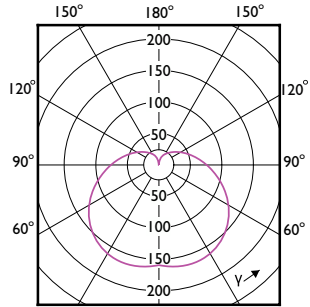

Lampes CorePro LEDbulb forme classique

Order Code	Full Product Name	Gamme de températures ambiantes	Consommation d'énergie kWh/ 1 000 h
32958400	CorePro LEDbulb ND 4.9-40W A60 E27 940	-20 °C à 45 °C	5 kWh
32960700	CorePro LEDbulb ND 7.5-60W A60 E27 930	-20 °C à 45 °C	8 kWh
32962100	CorePro LEDbulb ND 7.5-60W A60 E27 940	-20 °C à 45 °C	8 kWh
17924000	CorePro LED Stick 7.5-57W E27 3CT 830	-20 °C à 45 °C	8 kWh
17926400	CorePro LED Stick 7.5-60W E27 3CT 840	-20 °C à 45 °C	8 kWh
35333600	CorePro LEDbulb DIM 8-60W A60 E27 5CCT	-20 à +45 °C	8 kWh