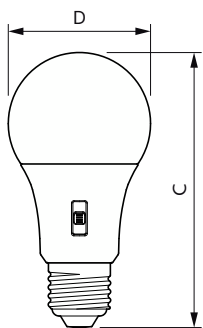

Schéma dimensionnel

Product	D	C
CorePro LEDbulb ND 10.5-75W A60 B22 930	60 mm	107 mm
CorePro LEDbulb ND 7.5-60W A60 B22 930	60 mm	105 mm

Product	D	C
CorePro LEDbulb ND 10-75W A60 E27 940	60 mm	109 mm
CorePro LEDbulb ND 10.5-75W A60 E27 930	60 mm	109 mm
LEDbulb ND 10-75W A60 E27 827 6CT	60 mm	108 mm

Lampes CorePro LEDbulb forme classique

Schéma dimensionnel

Product	D	C
CorePro LEDbulb ND 13-100W A60 B22 930	60 mm	110 mm

Product	D	C
CorePro LEDbulb DIM 8-60W A60 E27 5CCT	60 mm	115 mm

Product	D	C
CorePro LEDbulb ND 12.5-100W A60 E27 940	60 mm	110 mm
CorePro LEDbulb ND 13-100W A60 E27 930	60 mm	110 mm

Lampes CorePro LEDbulb forme classique

Schéma dimensionnel

Product	D	C
CorePro LED Stick 7.5-57W E27 3CT 830	37,2 mm	114,3 mm
CorePro LED Stick 7.5-60W E27 3CT 840	37,2 mm	114,3 mm

Informations générales