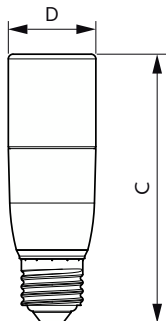

Schéma dimensionnel

Product	D	C
CorePro LEDbulb ND 10.5-75W A60 B22 930	60 mm	107 mm
CorePro LEDbulb ND 7.5-60W A60 B22 930	60 mm	105 mm

Product	D	C
CorePro LEDbulb ND 10-75W A60 E27 940	60 mm	109 mm
CorePro LEDbulb ND 10.5-75W A60 E27 930	60 mm	109 mm
LEDbulb ND 10-75W A60 E27 827 6CT	60 mm	108 mm

Lampes CorePro LEDbulb forme classique

Schéma dimensionnel

Product	D	C
CorePro LEDbulb ND 13-100W A60 B22 930	60 mm	110 mm

Product	D	C
CorePro LEDbulb DIM 8-60W A60 E27 5CCT	60 mm	115 mm

Product	D	C
CorePro LEDbulb ND 12.5-100W A60 E27 940	60 mm	110 mm
CorePro LEDbulb ND 13-100W A60 E27 930	60 mm	110 mm

Lampes CorePro LEDbulb forme classique

Schéma dimensionnel

Product	D	C
CorePro LED Stick 7.5-57W E27 3CT 830	37,2 mm	114,3 mm
CorePro LED Stick 7.5-60W E27 3CT 840	37,2 mm	114,3 mm

Informations générales