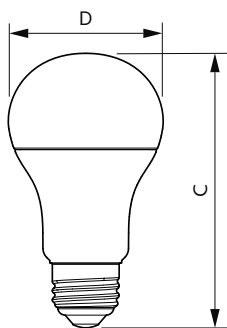

Schéma dimensionnel

Product	D	C
CorePro LEDbulb ND 10.5-75W A60 B22 930	60 mm	107 mm
CorePro LEDbulb ND 7.5-60W A60 B22 930	60 mm	105 mm

Product	D	C
CorePro LEDbulb ND 10-75W A60 E27 940	60 mm	109 mm
CorePro LEDbulb ND 10.5-75W A60 E27 930	60 mm	109 mm
LEDbulb ND 10-75W A60 E27 827 6CT	60 mm	108 mm

Lampes CorePro LEDbulb forme classique

Schéma dimensionnel

Product	D	C
CorePro LEDbulb ND 13-100W A60 B22 930	60 mm	110 mm

Product	D	C
CorePro LEDbulb DIM 8-60W A60 E27 5CCT	60 mm	115 mm

Product	D	C
CorePro LEDbulb ND 12.5-100W A60 E27 940	60 mm	110 mm
CorePro LEDbulb ND 13-100W A60 E27 930	60 mm	110 mm

Lampes CorePro LEDbulb forme classique

Schéma dimensionnel

Product	D	C
CorePro LED Stick 7.5-57W E27 3CT 830	37,2 mm	114,3 mm
CorePro LED Stick 7.5-60W E27 3CT 840	37,2 mm	114,3 mm

Informations générales