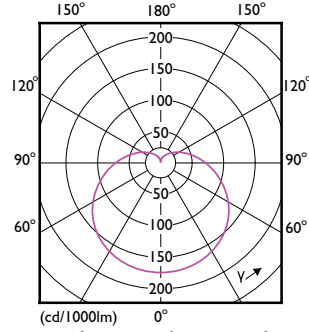

Lampes CorePro LEDbulb forme classique

Order Code	Full Product Name	Gamme de températures ambiantes	Consommation d'énergie kWh/ 1 000 h
32958400	CorePro LEDbulb ND 4.9-40W A60 E27 940	-20 °C à 45 °C	5 kWh
32960700	CorePro LEDbulb ND 7.5-60W A60 E27 930	-20 °C à 45 °C	8 kWh
32962100	CorePro LEDbulb ND 7.5-60W A60 E27 940	-20 °C à 45 °C	8 kWh
17924000	CorePro LED Stick 7.5-57W E27 3CT 830	-20 °C à 45 °C	8 kWh
17926400	CorePro LED Stick 7.5-60W E27 3CT 840	-20 °C à 45 °C	8 kWh
35333600	CorePro LEDbulb DIM 8-60W A60 E27 5CCT	-20 à +45 °C	8 kWh