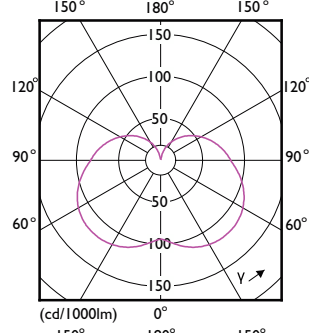

Lampes CorePro LEDbulb forme classique

Order Code	Full Product Name	Gamme de températures ambiantes	Consommation d'énergie kWh/ 1 000 h
32958400	CorePro LEDbulb ND 4.9-40W A60 E27 940	-20 °C à 45 °C	5 kWh
32960700	CorePro LEDbulb ND 7.5-60W A60 E27 930	-20 °C à 45 °C	8 kWh
32962100	CorePro LEDbulb ND 7.5-60W A60 E27 940	-20 °C à 45 °C	8 kWh
17924000	CorePro LED Stick 7.5-57W E27 3CT 830	-20 °C à 45 °C	8 kWh
17926400	CorePro LED Stick 7.5-60W E27 3CT 840	-20 °C à 45 °C	8 kWh
35333600	CorePro LEDbulb DIM 8-60W A60 E27 5CCT	-20 à +45 °C	8 kWh