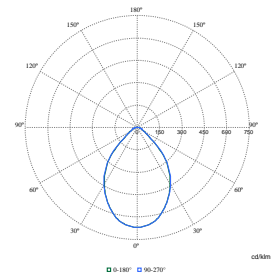

Order Code	Full Product Name	Code productfamilie
8720169621961	RC453B 28S/840 DLO 9010 ELP3L1200W300B30	RC455B
8720169622012	RC453B 28S/840 DLO L1195 W298 B30	RC455B
8720169633704	RC453B 28S/840 DLO L1200W300B30 SC	RC453B
8720169633711	RC453B 40S/UE840 DLO L1200W300B30 SC	RC453B
8720169633773	RC453B 28S/UE840 DLO L1200 W300 B30	RC453B
8720169633797	RC453B 28S/BU840 DLO L1200W300B30	RC453B
8720169621855	RC455B 36S/940 MCW-M L1200 W100 B40	RC455B
8720169621879	RC455B 40S/940 MCW-M L1200 W100 B40	RC455B

Order Code	Full Product Name	Code productfamilie
8720169633698	RC455B 36S/940 MCW-M L1200W100B40 SC	RC455B
8720169621923	RC455B 40S/940MCW-M U4W3 L1722 W150 B40	RC455B
8720169621404	RC455X 36S/940 DLO U4 W3 L1722 W100 B30	RC455B
8720169621442	RC455X 40S/TW9 DLO U4 W3 L1722 W100 B30	RC455B
8720169621473	RC455X 36S/940 DLOU5 9016W3 L1722W185B40	RC455B
8720169621558	RC455X 36S/930 DLO U4 W3 L1495 W100 B30	RC455B
8720169621992	RC453B 36S/940 DLO U5 L1200 W300 B30	RC455B

Polar Wide Diagrams

Polar Normal (separate) - RC450BI - 910505103943