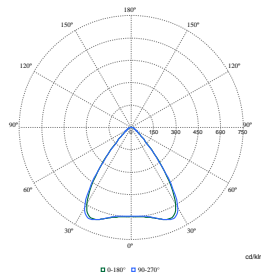

Order Code	Full Product Name	Code productfamilie
8720169621961	RC453B 28S/840 DLO 9010 ELP3L1200W300B30	RC455B
8720169622012	RC453B 28S/840 DLO L1195 W298 B30	RC455B
8720169633704	RC453B 28S/840 DLO L1200W300B30 SC	RC453B
8720169633711	RC453B 40S/UE840 DLO L1200W300B30 SC	RC453B
8720169633773	RC453B 28S/UE840 DLO L1200 W300 B30	RC453B
8720169633797	RC453B 28S/BU840 DLO L1200W300B30	RC453B
8720169621855	RC455B 36S/940 MCW-M L1200 W100 B40	RC455B
8720169621879	RC455B 40S/940 MCW-M L1200 W100 B40	RC455B

Order Code	Full Product Name	Code productfamilie
8720169633698	RC455B 36S/940 MCW-M L1200W100B40 SC	RC455B
8720169621923	RC455B 40S/940MCW-M U4W3 L1722 W150 B40	RC455B
8720169621404	RC455X 36S/940 DLO U4 W3 L1722 W100 B30	RC455B
8720169621442	RC455X 40S/TW9 DLO U4 W3 L1722 W100 B30	RC455B
8720169621473	RC455X 36S/940 DLOU5 9016W3 L1722W185B40	RC455B
8720169621558	RC455X 36S/930 DLO U4 W3 L1495 W100 B30	RC455B
8720169621992	RC453B 36S/940 DLO U5 L1200 W300 B30	RC455B

Polar Wide Diagrams

Polar Normal (separate) - RC450BI - 910505103973