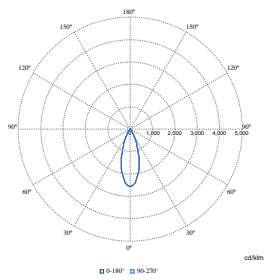

Polar Normal (separate) - RS352BI - 910505102768