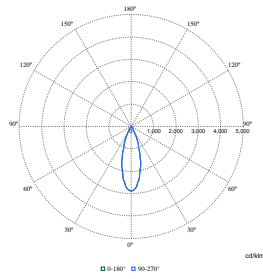

Polar Normal (separate) - RS352BI - 910505102761