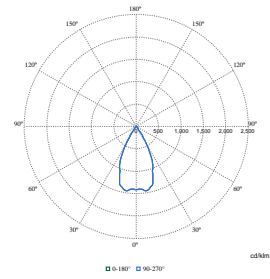

Polar Normal (separate) - RS352BI - 910505102760