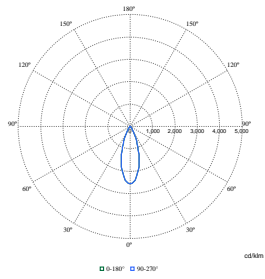

Polar Wide Diagrams

Polar Normal (separate) - RS352BI -
910505102766

Polar Normal (separate) - RS352BI -
910505102762

Polar Normal (separate) - RS352BI -
910505102763

GreenSpace Accent Elbow Gen2

Polar Wide Diagrams