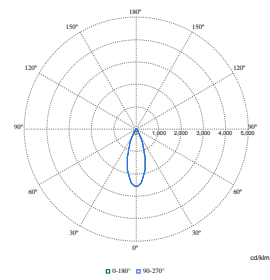

Polar Normal (separate) - RS352BI - 910505102769