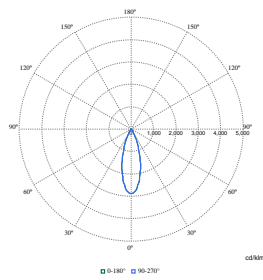

Polar Normal (separate) - RS352BI - 910505102765