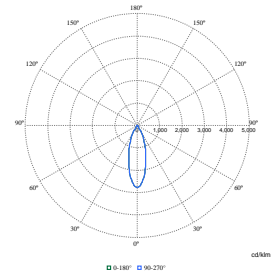

LuxSpace Accent Compact Einbaustrahler Schwenkbar

Order Code	Full Product Name	Anfängliche Farbsättigung	Order Code	Full Product Name	Anfängliche Farbsättigung
97902700	RS771B 39S/840 PSU-E WB WH	(0.382,0.380)<3	97907200	RS771B 49S/840 PSU-E HWB WH	(0.382,0.380)<3
97903400	RS771B 39S/930 PSU-E WB WH	(0.434,0.403)<2	97908900	RS771B 49S/930 PSU-E HWB WH	(0.434,0.403)<2
97904100	RS771B 39S/PW930 PSU-E WB WH	(0.422,0.386)<2	97909600	RS771B 49S/PW930 PSU-E HWB WH	(0.422,0.386)<2
97905800	RS771B 49S/827 PSU-E HWB WH	(0.458,0.410)<3	97893800	RS771B 27S/930 PSU-E WB BK	(0.434,0.403)<2
97906500	RS771B 49S/830 PSU-E HWB WH	(0.434,0.403)<3	97900300	RS771B 39S/827 PSU-E WB SI	(0.458,0.410)<3

Polar Wide Diagrams

Polar Normal (separate) - RS770BI - 910505101577