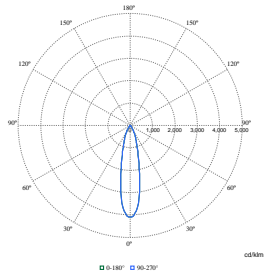

LuxSpace Accent Compact Einbaustrahler Schwenkbar

Order Code	Full Product Name	Anfängliche Farbsättigung	Order Code	Full Product Name	Anfängliche Farbsättigung
97902700	RS771B 39S/840 PSU-E WB WH	(0.382,0.380)<3	97907200	RS771B 49S/840 PSU-E HWB WH	(0.382,0.380)<3
97903400	RS771B 39S/930 PSU-E WB WH	(0.434,0.403)<2	97908900	RS771B 49S/930 PSU-E HWB WH	(0.434,0.403)<2
97904100	RS771B 39S/PW930 PSU-E WB WH	(0.422,0.386)<2	97909600	RS771B 49S/PW930 PSU-E HWB WH	(0.422,0.386)<2
97905800	RS771B 49S/827 PSU-E HWB WH	(0.458,0.410)<3	97893800	RS771B 27S/930 PSU-E WB BK	(0.434,0.403)<2
97906500	RS771B 49S/830 PSU-E HWB WH	(0.434,0.403)<3	97900300	RS771B 39S/827 PSU-E WB SI	(0.458,0.410)<3

Polar Wide Diagrams

Polar Normal (separate) - RS770BI - 910505101575