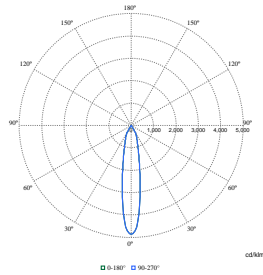

LuxSpace Accent Compact Einbaustrahler Schwenkbar

Order Code	Full Product Name	Anfängliche Farbsättigung	Order Code	Full Product Name	Anfängliche Farbsättigung
97902700	RS771B 39S/840 PSU-E WB WH	(0.382,0.380)<3	97907200	RS771B 49S/840 PSU-E HWB WH	(0.382,0.380)<3
97903400	RS771B 39S/930 PSU-E WB WH	(0.434,0.403)<2	97908900	RS771B 49S/930 PSU-E HWB WH	(0.434,0.403)<2
97904100	RS771B 39S/PW930 PSU-E WB WH	(0.422,0.386)<2	97909600	RS771B 49S/PW930 PSU-E HWB WH	(0.422,0.386)<2
97905800	RS771B 49S/827 PSU-E HWB WH	(0.458,0.410)<3	97893800	RS771B 27S/930 PSU-E WB BK	(0.434,0.403)<2
97906500	RS771B 49S/830 PSU-E HWB WH	(0.434,0.403)<3	97900300	RS771B 39S/827 PSU-E WB SI	(0.458,0.410)<3

Polar Wide Diagrams

Polar Normal (separate) - RS770BI - 910505101576