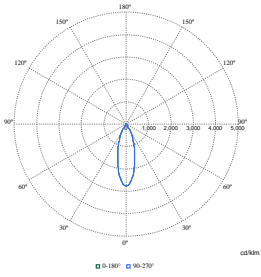

Polar Normal (separate) - RS770BI - 910505101578