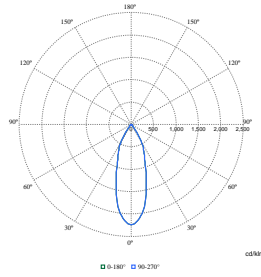

Polar Normal (separate) - RS770BI - 910505101580

Polar Normal (separate) - RS770BI - 910505101573

LuxSpace Accent Compact, verstelbaar

Polar Wide Diagrams

Polar Normal (separate) - RS770BI - 910505101587

Polar Normal (separate) - RS770BI - 910505101583