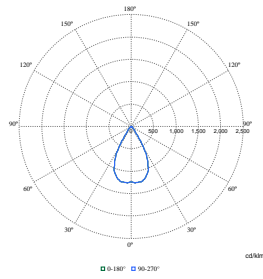

Polar Normal (separate) - RS770BI - 910505101582

Polar Normal (separate) - RS770BI - 910505101572

LuxSpace Accent Compact, verstelbaar

Polar Wide Diagrams

Polar Normal (separate) - RS770BI - 910505101585

Polar Normal (separate) - RS770BI - 910505101586