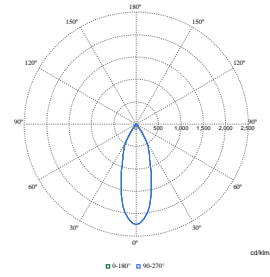

Polar Normal (separate) - RS770BI - 910505101571