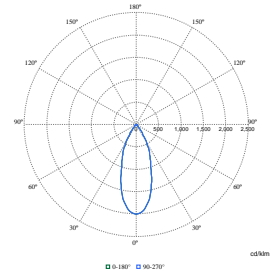

Polar Normal (separate) - RS770BI - 910505101580

Polar Normal (separate) - RS770BI - 910505101573

LuxSpace Accent Compact, verstelbaar

Polar Wide Diagrams

Polar Normal (separate) - RS770BI - 910505101587

Polar Normal (separate) - RS770BI - 910505101583