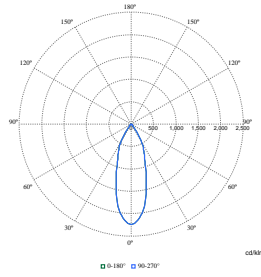

Polar Normal (separate) - RS770BI - 910505101566