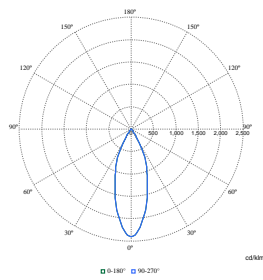

Polar Normal (separate) - RS770BI - 910505101589