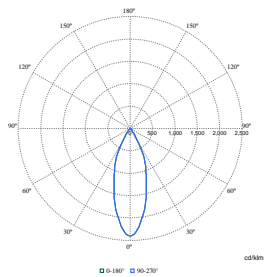

LuxSpace Accent Compact Einbaustrahler Herausschwenkbar

Order Code	Full Product Name	Anfängliche Farbsättigung	Order Code	Full Product Name	Anfängliche Farbsättigung
97920100	RS772B 27S/PC930 PSU-E HWB WH	(0.422,0.386)<2	97928700	RS772B 39S/930 PSU-E HOVL-H WH	(0.434,0.403)<2
97921800	RS772B 27S/ROSE PSU-E HWB FG WH	(0.478,0.382)<2	97929400	RS772B 39S/PW930 PSU-E WB WH	(0.422,0.386)<2
97922500	RS772B 27S/FMT PSU-E HWB FG WH	(0.457,0.385)<3	97930000	RS772B 49S/827 PSU-E HWB WH	(0.458,0.410)<3
97923200	RS772B 27S/CH PSU-E HWB FG WH	(0.458,0.410)<3	97931700	RS772B 49S/830 PSU-E HWB WH	(0.434,0.403)<3
97924900	RS772B 27S/FR PSU-E HWB FG WH	(0.343,0.331)<3	97932400	RS772B 49S/840 PSU-E HWB WH	(0.382,0.380)<3
97926300	RS772B 39S/830 PSU-E VWB WH	(0.434,0.403)<3	97933100	RS772B 49S/930 PSU-E HWB WH	(0.434,0.403)<2
97927000	RS772B 39S/840 PSU-E WB WH	(0.382,0.380)<3	97934800	RS772B 49S/PW930 PSU-E HWB WH	(0.422,0.386)<2

Polar Wide Diagrams

Polar Normal (separate) - RS770BI - 910505101615