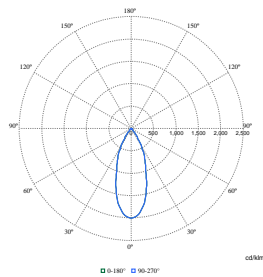

Polar Normal (separate) - RS770BI - 910505101616