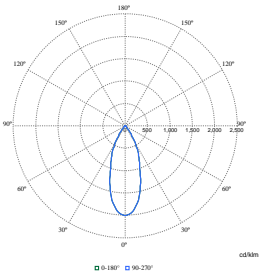

Polar Normal (separate) - RS770BI - 910505101620