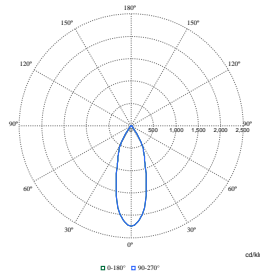

Polar Normal (separate) - RS770BI - 910505101605