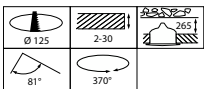

LuxSpace Accent Compact Elbow

Features

- RS772B offers high maximum flux (4,900 lm) in a very compact housing with limited built-in dimensions
- Available with PerfectAccent high-efficacy reflectors
- Optional front glass (advised in dusty environments)
- Can be fully rotated and angled out of the ceiling for great light control
- Available with fresh food LED lighting recipes and LED flavours
- Wired (DALI) and wireless connectivity options
- Offers the new rectangular beam for lighting wordmarks and banners on walls

Application

- Convenience stores
- Supermarkets and hypermarkets
- Offices and hospitality areas

Warnings and Safety

- All photometrical data is calculated without optional front glass. Flux should be reduced by 3.5% when using a front glass
- Cleaning of the optic should only be done with pressurised air. Touching the LED or reflector is forbidden. For food preparation areas and areas with high levels of dust, the use of the optional front glass is strongly advised, as it can be cleaned with a (dry) microfibre cloth
- During maintenance, the product must be switched off and cooled down
- The product must be installed out of arm's reach. Manipulating the product when hot is only possible with an insulated glove

Dimensional drawing