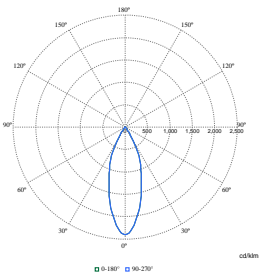

LuxSpace Accent Compact Elbow

Order Code	Full Product Name	Dimmable
910505101602	RS772B 27S/830 WIA-E MB WH	Yes
910505101605	RS772B 27S/PW930 PSU-E HWB WH	No
910505101615	RS772B 39S/PW930 PSU-E WB WH	No

Order Code	Full Product Name	Dimmable
910505101619	RS772B 49S/930 PSU-E HWB WH	No
910505101620	RS772B 49S/PW930 PSU-E HWB WH	No

Initial Performance (IEC Compliant)

Order Code	Full Product Name	Initial chromaticity
910505101602	RS772B 27S/830 WIA-E MB WH	(0.434,0.403)<3
910505101605	RS772B 27S/PW930 PSU-E HWB WH	(0.422,0.386)<2
910505101615	RS772B 39S/PW930 PSU-E WB WH	(0.422,0.386)<2

Order Code	Full Product Name	Initial chromaticity
910505101619	RS772B 49S/930 PSU-E HWB WH	(0.434,0.403)<2
910505101620	RS772B 49S/PW930 PSU-E HWB WH	(0.422,0.386)<2

Polar Wide Diagrams

Polar Normal (separate) - RS770BI - 910505101615