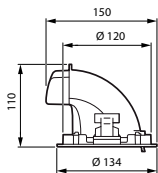

LuxSpace Accent Compact Elbow

Features

- RS772B offers high maximum flux (4,900 lm) in a very compact housing with limited built-in dimensions
- Available with PerfectAccent high-efficacy reflectors
- Optional front glass (advised in dusty environments)
- Can be fully rotated and angled out of the ceiling for great light control
- Available with fresh food LED lighting recipes and LED flavours
- Wired (DALI) and wireless connectivity options
- Offers the new rectangular beam for lighting wordmarks and banners on walls

Application

- Convenience stores
- Supermarkets and hypermarkets
- Offices and hospitality areas

Warnings and Safety

- All photometrical data is calculated without optional front glass. Flux should be reduced by 3.5% when using a front glass
- Cleaning of the optic should only be done with pressurised air. Touching the LED or reflector is forbidden. For food preparation areas and areas with high levels of dust, the use of the optional front glass is strongly advised, as it can be cleaned with a (dry) microfibre cloth
- During maintenance, the product must be switched off and cooled down
- The product must be installed out of arm's reach. Manipulating the product when hot is only possible with an insulated glove

Dimensional drawing