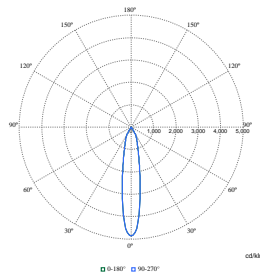

LuxSpace Accent Compact Elbow

Order Code	Full Product Name	Dimmable
910505101602	RS772B 27S/830 WIA-E MB WH	Yes
910505101605	RS772B 27S/PW930 PSU-E HWB WH	No
910505101615	RS772B 39S/PW930 PSU-E WB WH	No

Order Code	Full Product Name	Dimmable
910505101619	RS772B 49S/930 PSU-E HWB WH	No
910505101620	RS772B 49S/PW930 PSU-E HWB WH	No

Initial Performance (IEC Compliant)

Order Code	Full Product Name	Initial chromaticity
910505101602	RS772B 27S/830 WIA-E MB WH	(0.434,0.403)<3
910505101605	RS772B 27S/PW930 PSU-E HWB WH	(0.422,0.386)<2
910505101615	RS772B 39S/PW930 PSU-E WB WH	(0.422,0.386)<2

Order Code	Full Product Name	Initial chromaticity
910505101619	RS772B 49S/930 PSU-E HWB WH	(0.434,0.403)<2
910505101620	RS772B 49S/PW930 PSU-E HWB WH	(0.422,0.386)<2

Polar Wide Diagrams

Polar Normal (separate) - RS770BI - 910505101602