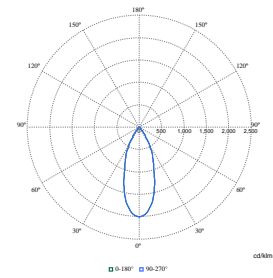

LuxSpace Accent Compact Elbow

Order Code	Full Product Name	Dimmable
910505101602	RS772B 27S/830 WIA-E MB WH	Yes
910505101605	RS772B 27S/PW930 PSU-E HWB WH	No
910505101615	RS772B 39S/PW930 PSU-E WB WH	No

Order Code	Full Product Name	Dimmable
910505101619	RS772B 49S/930 PSU-E HWB WH	No
910505101620	RS772B 49S/PW930 PSU-E HWB WH	No

Initial Performance (IEC Compliant)

Order Code	Full Product Name	Initial chromaticity
910505101602	RS772B 27S/830 WIA-E MB WH	(0.434,0.403)<3
910505101605	RS772B 27S/PW930 PSU-E HWB WH	(0.422,0.386)<2
910505101615	RS772B 39S/PW930 PSU-E WB WH	(0.422,0.386)<2

Order Code	Full Product Name	Initial chromaticity
910505101619	RS772B 49S/930 PSU-E HWB WH	(0.434,0.403)<2
910505101620	RS772B 49S/PW930 PSU-E HWB WH	(0.422,0.386)<2

Polar Wide Diagrams

Polar Normal (separate) - RS770BI - 910505101619