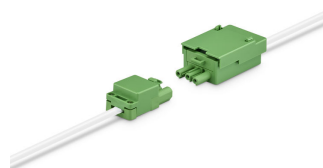

## Detalii produs

CoreLine Recessed connector PSU  
(On/Off))

CoreLine Surface-mounted  
Mounting clip

CoreLine\_Surface-mounted-  
SM136V\_20x120

CoreLine Surface-mounted  
backside with PSD (Dali) driver  
and connector

CoreLine Surface-mounted edge

CoreLine\_Surface-mounted-  
SM136V\_20x150

CoreLine Surface-mounted  
Backside PSD (dali) driver 20x120

CoreLine Surface-mounted  
Mounting bracket

CoreLine Recessed connector PSU  
(On/Off))