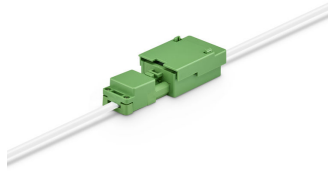

CoreLine Surface-mounted

Detalii produs

CoreLine Recessed connector PSU
(On/Off))