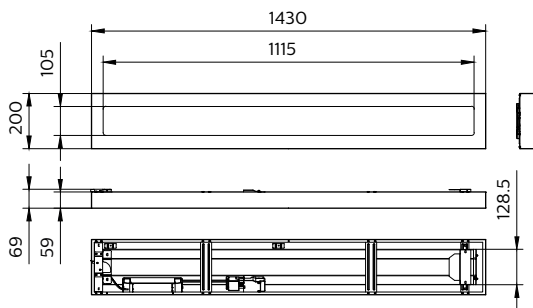

SM136V 31S_37S_43S_840 PSD
W20L120 NOC_SPP

SM136V 28S_34S_40S_830 PSD
W20L120 OC_SPP

CoreLine Surface-mounted

Cote

Detalii produs

CoreLine Recessed connector PSD (dali)

CoreLine Surface-mounted Mounting clip