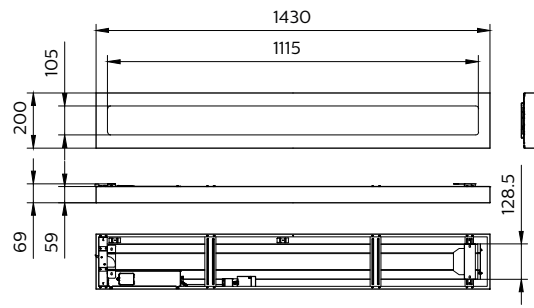

SM136V 31S_37S_43S_840 PSD
W20L120 NOC_SPP

SM136V 28S_34S_40S_830 PSD
W20L120 OC_SPP

CoreLine Surface-mounted

Cote

Detalii produs

CoreLine Recessed connector PSD (dali)

CoreLine Surface-mounted Mounting clip