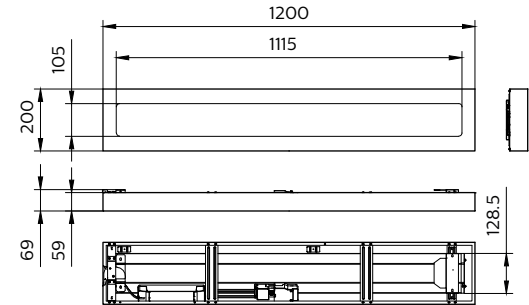

SM136V 31S_37S_43S_840 PSD
W20L120 NOC_SPP

SM136V 28S_34S_40S_830 PSD
W20L120 OC_SPP

CoreLine Surface-mounted

Cote

Detalii produs

CoreLine Recessed connector PSD (dali)

CoreLine Surface-mounted Mounting clip