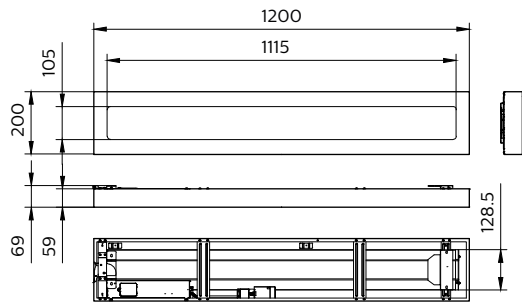

SM136V 31S_37S_43S_840 PSD
W20L120 NOC_SPP

SM136V 28S_34S_40S_830 PSD
W20L120 OC_SPP

CoreLine Surface-mounted

Cote

Detalii produs

CoreLine Recessed connector PSD (dali)

CoreLine Surface-mounted Mounting clip