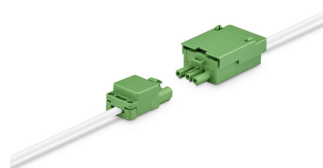

CoreLine Surface-mounted
Mounting clip

CoreLine_Surface-mounted-
SM136V_20x120

CoreLine Surface-mounted
backside with PSD (Dali) driver
and connector

CoreLine Surface-mounted edge

CoreLine_Surface-mounted-
SM136V_20x150

CoreLine Surface-mounted
Backside PSD (dali) driver 20x120

CoreLine Surface-mounted
Mounting bracket

CoreLine Recessed connector PSU
(On/Off))

CoreLine Surface-mounted

Detalii produs

CoreLine Surface-mounted PSU
(On/OFF) driver