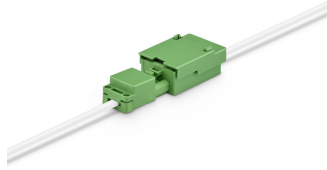

CoreLine Surface-mounted backside with PSD (Dali) driver and Wieland (W5) connector

CoreLine Recessed connector PSU (On/Off)

CoreLine Surface-mounted

Detalii produs

CoreLine Recessed connector PSU
(On/Off))

CoreLine Surface-mounted
Mounting clip

CoreLine_Surface-mounted-
SM136V_20x120

CoreLine Surface-mounted
backside with PSD (Dali) driver
and connector

CoreLine Surface-mounted edge

CoreLine_Surface-mounted-
SM136V_20x150