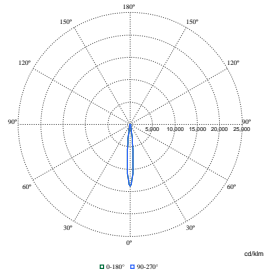

Polar Wide Diagrams

Polar Normal (separate) - ST770TI - 910505101379