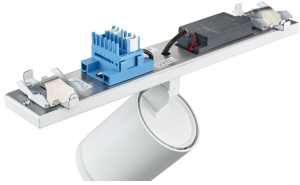

StyliD Evo

Produktdetails

StyliD Evo Compact ST770X
Mounting interface