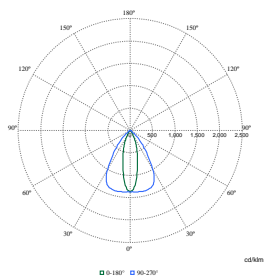

Polar Wide Diagrams

Polar Normal (separate) - ST770T1 - 910505101405