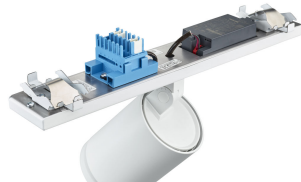

StyliD Evo Compact ST770X
Mounting interface