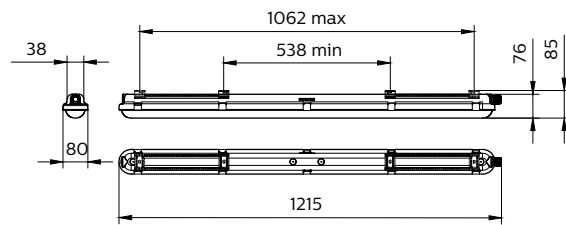

Versions

CoreLine waterproof G2 (WT120C G2), L1200

CoreLine waterproof G2 (WT120C G2), L1500

Dimensional drawing

Product details

CoreLine Waterproof WT120C G2 PCU-7DPP

CoreLine Waterproof WT120C G2 PCU-3DPP