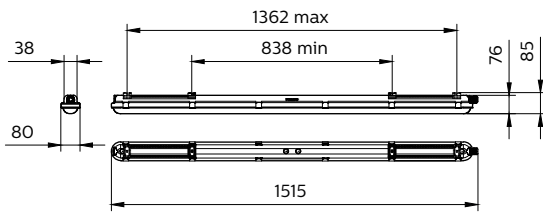

Versions

CoreLine waterproof G2 (WT120C G2), L1200

CoreLine waterproof G2 (WT120C G2), L1500

Dimensional drawing

Product details

CoreLine Waterproof WT120C G2 PCU-7DPP

CoreLine Waterproof WT120C G2 PCU-3DPP