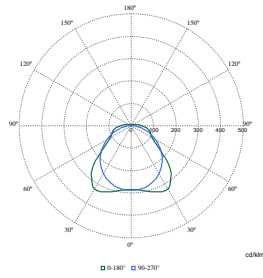

Polar Normal (separate) - null - 911401535691