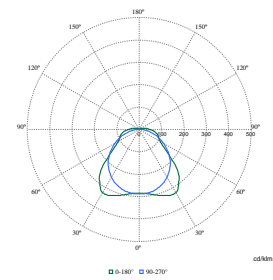

Polar Wide Diagrams

Polar Normal (separate) - WT120CI -
910505101272

Polar Normal (separate) - WT120CI -
910505100069

Polar Normal (separate) - WT120CI -
910505100036

Polar Normal (separate) - WT120CI -
910505100048