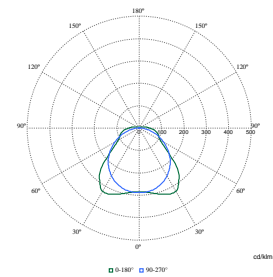

Polar Wide Diagrams

Polar Normal (separate) - WT120CI -
910505101272

Polar Normal (separate) - WT120CI -
910505100069

Polar Normal (separate) - WT120CI -
910505100036

Polar Normal (separate) - WT120CI -
910505100048