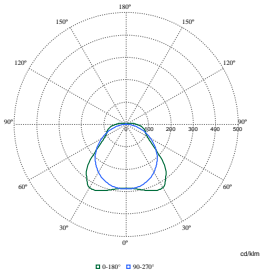

Polar Wide Diagrams

Polar Normal (separate) - WT120CI -
910505100062