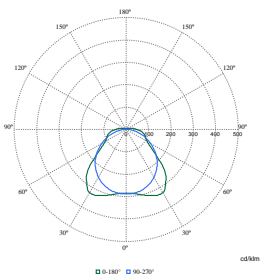

Polar Wide Diagrams

Polar Normal (separate) - WT120CI -
910505101272

Polar Normal (separate) - WT120CI -
910505100069

Polar Normal (separate) - WT120CI -
910505100036

Polar Normal (separate) - WT120CI -
910505100048