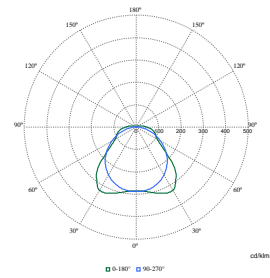

Polar Normal (separate) - WT120CI -
910505101271