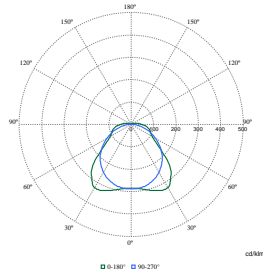

Polar Normal (separate) - WT120CI - 910505100054