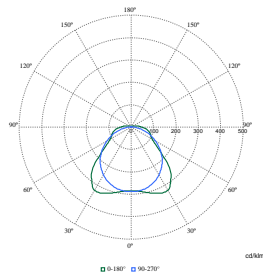

Polar Normal (separate) - WT120CI - 910505100079