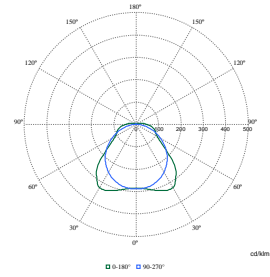

Polar Normal (separate) - WT120CI - 910505100044

Polar Normal (separate) - WT120CI - 910505100059

Polar Wide Diagrams

Polar Normal (separate) - WT120CI -
910505100062

Polar Normal (separate) - WT120CI -
910505100076