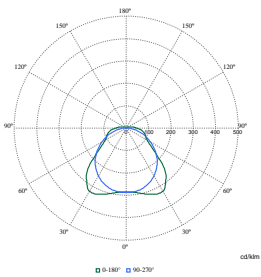

Polar Wide Diagrams

Polar Normal (separate) - WT120CI -
910505101272

Polar Normal (separate) - WT120CI -
910505100069

Polar Normal (separate) - WT120CI -
910505100036

Polar Normal (separate) - WT120CI -
910505100048