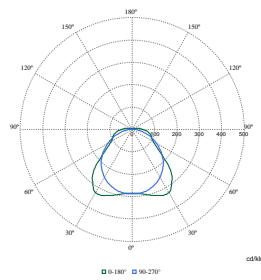

Polar Wide Diagrams

Polar Normal (separate) - WT120CI -
910505101272

Polar Normal (separate) - WT120CI -
910505100069

Polar Normal (separate) - WT120CI -
910505100036

Polar Normal (separate) - WT120CI -
910505100048