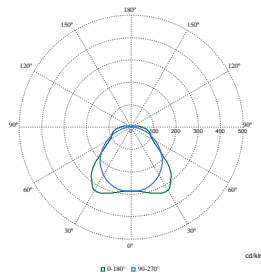

Polar Normal (separate) - WT120CI -
910505101269