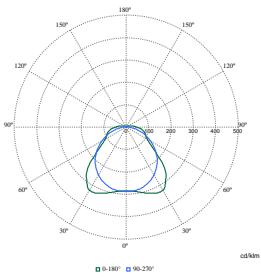

Polar Normal (separate) - WT120CI -
910505100053