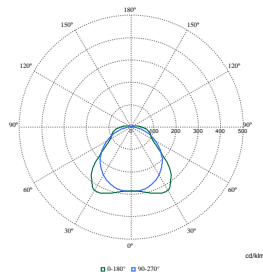

Polar Normal (separate) - WT120CI - 910505100068