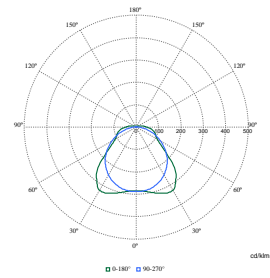

Polar Normal (separate) - WT120CI - 910505100060