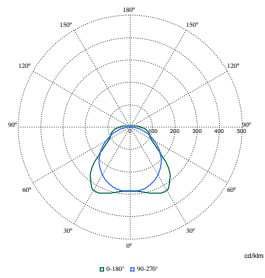

Polar Normal (separate) - WT120CI - 910505100078