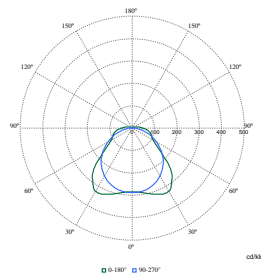

Polar Wide Diagrams

Polar Normal (separate) - WT120CI -
910505101272

Polar Normal (separate) - WT120CI -
910505100069

Polar Normal (separate) - WT120CI -
910505100036

Polar Normal (separate) - WT120CI -
910505100048