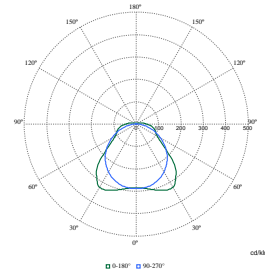

Polar Normal (separate) - WT120CI - 911401823680