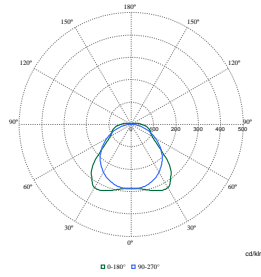

Polar Normal (separate) - WT120CI - 910505100044

Polar Normal (separate) - WT120CI - 910505100059

Polar Wide Diagrams

Polar Normal (separate) - WT120CI -
910505100062

Polar Normal (separate) - WT120CI -
910505100076