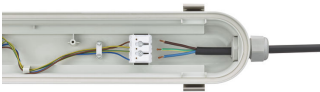

CoreLine waterproof All in L1500

CoreLine Waterproof WT120C G2
PCU-2DPP

CoreLine Waterproof WT120C G2
PCU-13DPP

CoreLine Waterproof WT120C G2
PCU-8DPP

CoreLine waterproof G2 (WT120C G2),MDU, Motion Detection Unit