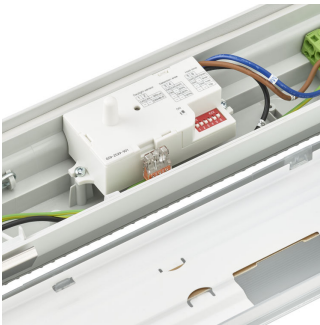

CoreLine Waterproof WT120C G2 PCU-9DPP

CoreLine Waterproof

Produkt detaljer

Product Detail Photo Coreline

CoreLine Waterproof WT120C G2
PCU-12DPP

CoreLine waterproof G2 (WT120C G2),MDU, Motion Detection Unit