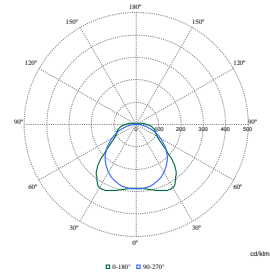

Polar Normal (separate) - WT120CI - 910505100045

Polar Normal (separate) - WT120CI - 910505100064

Polar Wide Diagrams

Polar Normal (separate) - WT120CI - 910505100051

Polar Normal (separate) - WT120CI - 910505100061