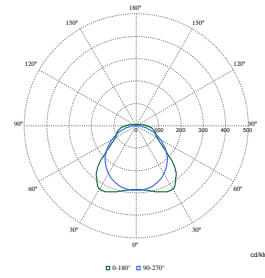

Polar Normal (separate) - null - 911401814985