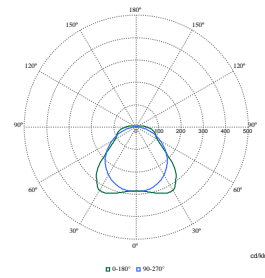

Polar Normal (separate) - WT120CI - 910505100049