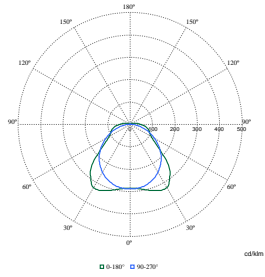

Polar Wide Diagrams

Polar Normal (separate) - WT120CI - 910505100042