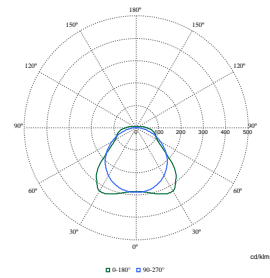

Polar Normal (separate) - WT120CI - 910505100059