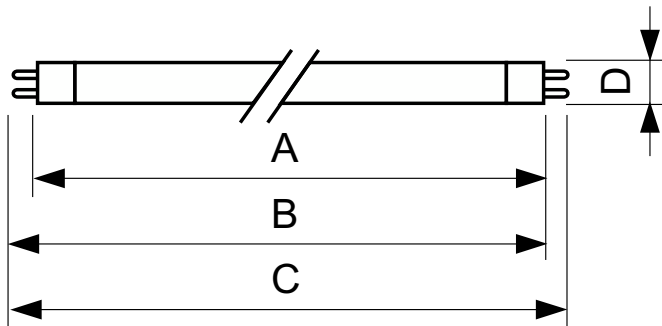

Versions

XPPR XUTUV 0003

Dimensional drawing

Product	D (max)	C (max)	A (max)
TUV 11W 4P SE UNP/32	19 mm	251.8 mm	244.1 mm
TUV 16W 4P SE UNP/32	19 mm	328 mm	320.3 mm
TUV 20W 4P SE UNP/32	19.3 mm	437.7 mm	430 mm
TUV 25W - 4P SE UNP/32	19.3 mm	556.6 mm	548.9 mm

Product	D	C			
TUV 10W FAM/10x25 BOX	16 mm	305.3 mm			
TUV 11W CN FAM/10X25BOX	16 mm	226.3 mm			
TUV 11W FAM/10X25BOX	16 mm	226.3 mm			
TUV 11W IN FAM/10X25BOX	16 mm	226.3 mm			
TUV 16W CN FAM/10X25BOX	16 mm	302.5 mm			
TUV 16W FAM/10X25BOX	16 mm	302.5 mm			
TUV 16W IN FAM/10X25BOX	16 mm	302.5 mm			
TUV 20W FAM/10X25CC	16 mm	405.1 mm	402.7 mm	412.2 mm	398 mm
TUV 4W CN FAM/10X25BOX	16 mm	150.1 mm			
TUV 4W FAM/10X25BOX	16 mm	150.1 mm			
TUV 4W IN FAM/10X25BOX	16 mm	150.1 mm			
TUV 6W CN FAM/10X25BOX	16 mm	226.3 mm			
TUV 6W FAM/10X25BOX	16 mm	226.3 mm			
TUV 8W CN FAM/10X25BOX	16 mm	302.5 mm			
TUV 8W FAM/10X25BOX	16 mm	302.5 mm			
TUV 8W IN FAM/10X25BOX	16 mm	302.5 mm			