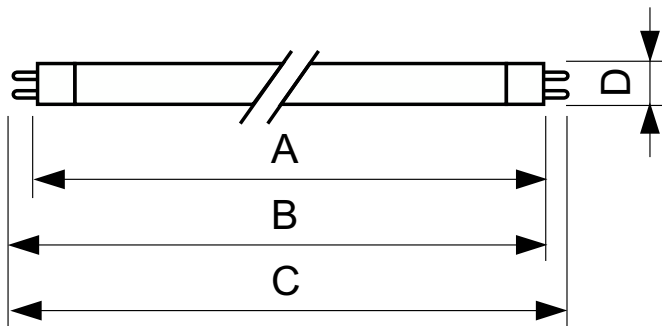

Dimensional drawing

Product	D (max)	C (max)	A (max)
TUV 11W 4P SE UNP/32	19 mm	251.8 mm	244.1 mm
TUV 16W 4P SE UNP/32	19 mm	328 mm	320.3 mm
TUV 20W 4P SE UNP/32	19.3 mm	437.7 mm	430 mm
TUV 25W - 4P SE UNP/32	19.3 mm	556.6 mm	548.9 mm

Product	D	C			
TUV 10W FAM/10x25 BOX	16 mm	305.3 mm			
TUV 11W CN FAM/10X25BOX	16 mm	226.3 mm			
TUV 11W FAM/10X25BOX	16 mm	226.3 mm			
TUV 11W IN FAM/10X25BOX	16 mm	226.3 mm			
TUV 16W CN FAM/10X25BOX	16 mm	302.5 mm			
TUV 16W FAM/10X25BOX	16 mm	302.5 mm			
TUV 20W FAM/10X25CC	16 mm	405.1 mm	402.7 mm	412.2 mm	398 mm
TUV 25W FAM/10X25BOX	16 mm	531.1 mm			
TUV 4W CN FAM/10X25BOX	16 mm	150.1 mm			
TUV 4W FAM/10X25BOX	16 mm	150.1 mm			
TUV 4W IN FAM/10X25BOX	16 mm	150.1 mm			
TUV 6W CN FAM/10X25BOX	16 mm	226.3 mm			
TUV 6W FAM/10X25BOX	16 mm	226.3 mm			
TUV 8W CN FAM/10X25BOX	16 mm	302.5 mm			
TUV 8W FAM/10X25BOX	16 mm	302.5 mm			
TUV 8W IN FAM/10X25BOX	16 mm	302.5 mm			