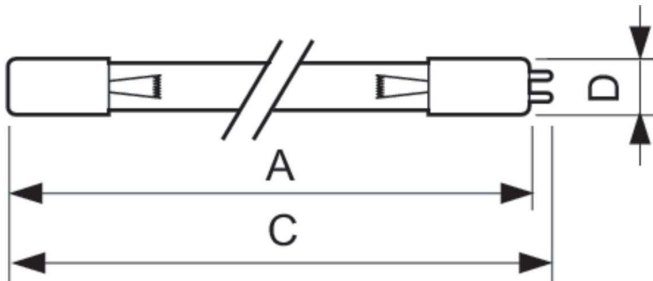

TUV TL Mini - Small diameter lamps for residential applications

TUV TL Mini

TUV TL Mini lamps are slim double-ended UV-C 253.7 nm emitting lamps. The small 16 mm diameter of the lamp allows for a small system design and design flexibility. TUV TL Mini lamps offer almost constant UV output over their complete lifetime.

Dimensional drawing

Product	D (max)	C (max)	A (max)
TUV 11W 4P SE UNP/32	19 mm	251.8 mm	244.1 mm
TUV 16W 4P SE UNP/32	19 mm	328 mm	320.3 mm
TUV 20W 4P SE UNP/32	19.3 mm	437.7 mm	430 mm
TUV 25W - 4P SE UNP/32	19.3 mm	556.6 mm	548.9 mm