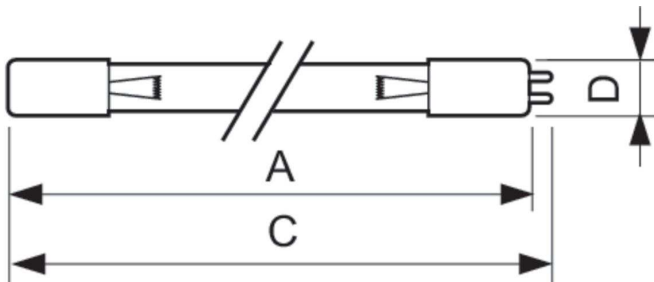

TUV T5 - Small diameter lamps for professional applications

TUV T5

TUV T5 lamps are single- or double-ended UV-C 253.7 nm emitting lamps. The small 16 mm diameter of the lamp allows for a small system design and design flexibility. TUV T5 lamps offer constant UV output over their complete lifetime.

Benefits

- Controlled UV-C output over lifetime of the lamp
- High system efficacy
- Good environmental choice because of lowest amount of mercury.

Features

- Short-wave UV radiation with a peak at 253.7 nm (UV-C)
- Small diameter
- Protective inside coating ensures almost constant UV output over the complete lifetime of the lamp.
- Lamp glass filters out the 185 nm ozone-forming radiation
- High temperature and UV-resistant lamp bases
- High Output versions available for optimum UVC output per lamp length, allowing for further reduction of system size
- Warning sign on lamp indicates that the lamp radiates UVC

Dimensional drawing

Product	D (max)	C (max)	A (max)
TUV 24T5 HE 4P SE	19.5 mm	700.7 mm	
TUV 24T5 HO 4P SE	19.5 mm	700.7 mm	
TUV 36T5 HE 4P SE UNP/32	19.3 mm	853 mm	845.4 mm
TUV 36T5 HO 4P SE UNP/32	19.3 mm	853 mm	845.4 mm
TUV 48T5 HE 4P SE	19.5 mm	1,156.7 mm	
TUV 48T5 HO 4P SE	19.5 mm	1,156.7 mm	
TUV 64T5 HE 4P SE UNP/32	19.3 mm	1,564.5 mm	1,556.6 mm
TUV 64T5 HO 4P SE UNP/32	19.3 mm	1,564.5 mm	1,555.2 mm