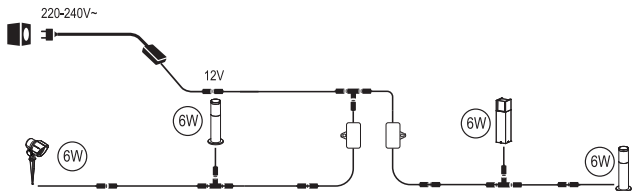

Max.24W Dusk-to-Dawn Sensor (with max.3 pieces of luminaires)

Max.30m (24W Power Supply Unit and Dusk-to-Dawn Sensor, with max.3 pieces of luminaires)

Max.24m (48W Power Supply Unit, with max.6 pieces of luminaires)