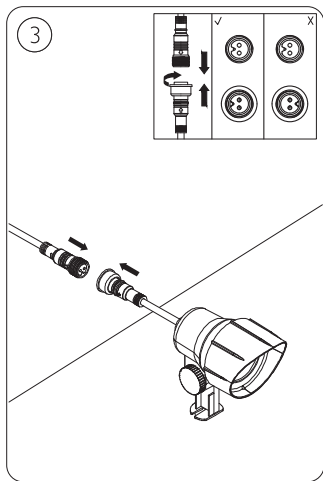

PHILIPS

LED Outdoor Low
Voltage Spotlight
9290032619

User manual
Benutzerhandbuch
Notice d'emploi
Manual de usuario
Manual do usuário
Manuale d'uso
Gebruiksaanwijzing

Incl.

1

2

Philips GardenLink Low-volt system (12V)

Max.24W Dusk-to-Dawn Sensor (with max.3 pieces of luminaires)

Max.30m (24W Power Supply Unit and Dusk-to-Dawn Sensor, with max.3 pieces of luminaires)

Max.24m (48W Power Supply Unit, with max.6 pieces of luminaires)