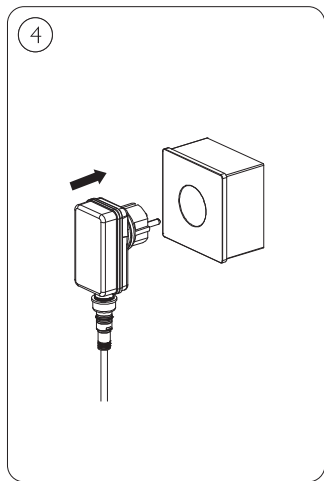

PHILIPS

LED Outdoor Low
Voltage Spotlight
9290032619

User manual
Benutzerhandbuch
Notice d'emploi
Manual de usuario
Manual do usuário
Manuale d'uso
Gebruiksaanwijzing

Incl.

1

2

Philips GardenLink Low-volt system (12V)

Max.24W Dusk-to-Dawn Sensor (with max.3 pieces of luminaires)

Max.30m (24W Power Supply Unit and Dusk-to-Dawn Sensor, with max.3 pieces of luminaires)

Max.24m (48W Power Supply Unit, with max.6 pieces of luminaires)