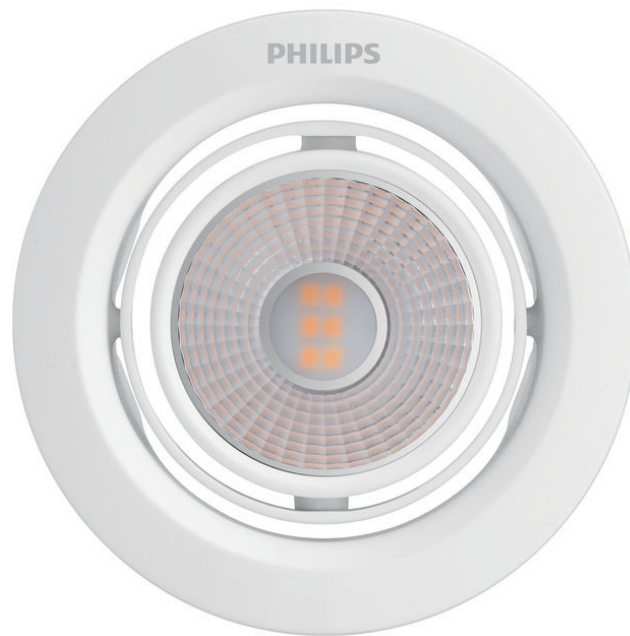

# PHILIPS

Pomeron Recessed  
Light

Recessed Lights

4000K

White

59775/31/H3

## Essential lighting for a bright home

Manipulate the direction of your light in different ways with Philips Pomeron LED spotlight's adjustable head in 2 axis rotation. With a stylish white design that enhances your décor, bask in strong, focused beam with an accented feel.

### Easy to Experience

- Adjustable light angle

## Design and finishing

- Color: White
- Material: Metal, Plastic