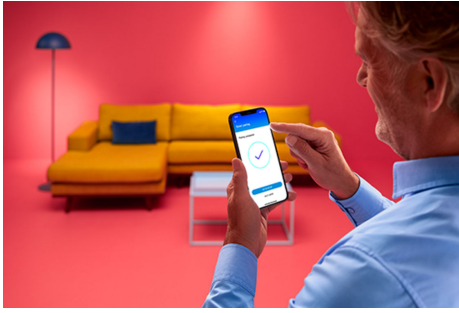

Bulb 60W A60 B22

Bring human-centric lighting into your life with this smart WiZ LED A60 tunable white bulb. Apply different shades of warm to cool white to help you focus or relax. You can set schedule to turn lights on and off according to your daily or weekly routines, control with your smartphone or your voice and have remote access to your lights even when you're away. WiZ lights connect to your existing Wi-Fi, no additional hardware is needed.

PRODUCT HIGHLIGHTS

- Tunable white smart bulb
- Up to 806 lumens
- Easy plug and play
- Control with app or voice

Smart lighting functionalities easy to set up

Enjoy the benefits of smart features instantly, just by connecting your WiZ light to your Wi-Fi network. Control lights easily when you're away from home and scheduling lights to go on and off automatically. No need to install additional hardware such as hub or gateway!

Exclusive SpaceSense™ light that turns on with movement

WiZ's SpaceSense technology turns your lights into motion sensors. With a minimum of two WiZ lights in a room, you can activate the SpaceSense feature in the WiZ app and have lights turn on and off automatically with motion detection. It's simple. It's SpaceSense. It's WiZ.

Set the right ambience with tunable warm to cool white light

Choose from a wide range of energizing cool white to soft warm white light, or simply select from the preset modes such as Focus and Relax to create the best ambience for your activities.