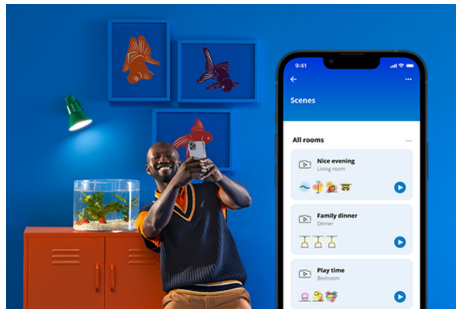

PRODUCT HIGHLIGHTS

- Full color smart bulb
- Up to 1521 lumens
- Easy plug and play
- Control with app or voice

Smart lighting functionalities easy to set up

Enjoy the benefits of smart features instantly, just by connecting your WiZ light to your Wi-Fi network. Control lights easily when you're away from home and scheduling lights to go on and off automatically. No need to install additional hardware such as hub or gateway!

Exclusive SpaceSense™ light that turns on with movement

WiZ's SpaceSense technology turns your lights into motion sensors. With a minimum of two WiZ lights in a room, you can activate the SpaceSense feature in the WiZ app and have lights turn on and off automatically with motion detection. It's simple. It's SpaceSense. It's WiZ.

Monitor your energy consumption

Get an overview of the energy consumption of your lights with the WiZ app. Easily access a weekly or daily report to help you stay on top of your energy consumption at home.

Create your perfect light scene

Make your own mix of different color and white lights modes to create the perfect light ambience for your daily moment. Simply save your new Scene and select it anytime with the WiZ app or voice.