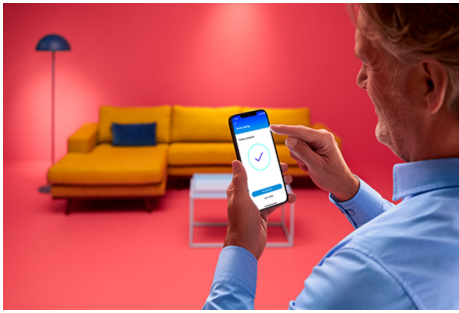

Bulb 100W A67 E27

Color, color, color, color, color chameleon! Don't let the standard A67 shape fool you: there's nothing standard about the light that comes out of these large-format LED powerhouses. Choose from millions of colors to match whatever you've got going on—whether it's a rollicking party, an elegant dinner, or chilling on the couch with a good movie—or create schedules to automatically transition to the perfect ambiance as your needs and moods change. All Wi-Fi controllable using the WiZ app, WiZ remote, or even your voice.

PRODUCT HIGHLIGHTS

- Full color smart bulb
- Up to 1521 lumens
- Easy plug and play
- Control with app or voice

Smart lighting functionalities easy to set up

Enjoy the benefits of smart features instantly, just by connecting your WiZ light to your Wi-Fi network. Control lights easily when you're away from home and scheduling lights to go on and off automatically. No need to install additional hardware such as hub or gateway!

Create your perfect light scene

Make your own mix of different color and white lights modes to create the perfect light ambience for your daily moment. Simply save your new Scene and select it anytime with the WiZ app or voice.

Millions of colors and changing light modes to make your day

Choose any light color you like or simply apply a dynamic light mode we designed for you. Fireplace or Ocean, for example, will help you create an amazing atmosphere and lift your mood.