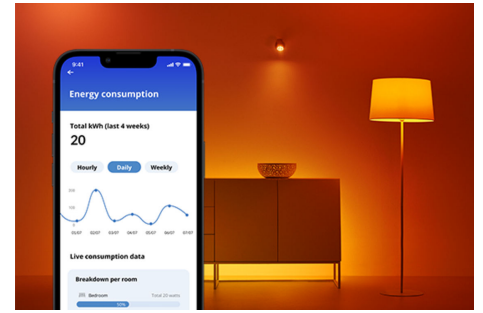

Bulb 100W A67 E27

Color, color, color, color, color chameleon! Don't let the standard A67 shape fool you: there's nothing standard about the light that comes out of these large-format LED powerhouses. Choose from millions of colors to match whatever you've got going on—whether it's a rollicking party, an elegant dinner, or chilling on the couch with a good movie—or create schedules to automatically transition to the perfect ambiance as your needs and moods change. All Wi-Fi controllable using the WiZ app, WiZ remote, or even your voice.

PRODUCT HIGHLIGHTS

- Full color smart bulb
- Up to 1521 lumens
- Easy plug and play
- Control with app or voice

Smart lighting functionalities easy to set up

Enjoy the benefits of smart features instantly, just by connecting your WiZ light to your Wi-Fi network. Control lights easily when you're away from home and scheduling lights to go on and off automatically. No need to install additional hardware such as hub or gateway!

Exclusive SpaceSense™ light that turns on with movement

WiZ's SpaceSense technology turns your lights into motion sensors. With a minimum of two WiZ lights in a room, you can activate the SpaceSense feature in the WiZ app and have lights turn on and off automatically with motion detection. It's simple. It's SpaceSense. It's WiZ.

Monitor your energy consumption

Get an overview of the energy consumption of your lights with the WiZ app. Easily access a weekly or daily report to help you stay on top of your energy consumption at home.