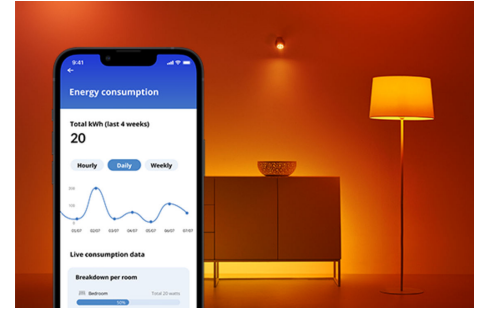

Bulb 100W A67 E27

The WiZ LED A67 full color bulb brings smart lighting for your daily living. Retrofit into any lamp shade to create the ambience of your choice with 16 million colors as well as warm to cool white light. You can set schedule to turn lights on and off according to daily or weekly routines, control with your smartphone or your voice and have remote access to your lights even when you're away. WiZ lights connect to your existing Wi-Fi, no additional hardware is needed.

PRODUCT HIGHLIGHTS

- Full color smart bulb
- Up to 1521 lumens
- Easy plug and play
- Control with app or voice

Smart lighting functionalities easy to set up

Enjoy the benefits of smart features instantly, just by connecting your WiZ light to your Wi-Fi network. Control lights easily when you're away from home and scheduling lights to go on and off automatically. No need to install additional hardware such as hub or gateway!

Exclusive SpaceSense™ light that turns on with movement

WiZ's SpaceSense technology turns your lights into motion sensors. With a minimum of two WiZ lights in a room, you can activate the SpaceSense feature in the WiZ app and have lights turn on and off automatically with motion detection. It's simple. It's SpaceSense. It's WiZ.

Monitor your energy consumption

Get an overview of the energy consumption of your lights with the WiZ app. Easily access a weekly or daily report to help you stay on top of your energy consumption at home.