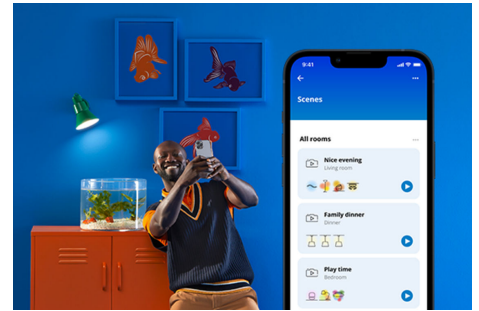

Filament Bulb Amber 50W A60 B22

Bring human-centric lighting into your life with this smart WiZ LED A60 vintage bulb. Amber coated classic look – perfect for decorative fixtures. Choose from different shades of warm to cool white to set the best ambience. You can set schedule to turn lights on and off according to your daily or weekly routines, control with your smartphone or your voice and have remote access to your lights even when you're away. WiZ lights connect to your existing Wi-Fi, no additional hardware is needed.

PRODUCT HIGHLIGHTS

- Tunable white smart bulb
- Up to 640 lumens
- Easy plug and play
- Control with app or voice

Smart lighting functionalities easy to set up

Enjoy the benefits of smart features instantly, just by connecting your WiZ light to your Wi-Fi network. Control lights easily when you're away from home and scheduling lights to go on and off automatically. No need to install additional hardware such as hub or gateway!

Set up lights to follow your own schedule

Automate your smart lights to follow your daily or weekly routines. Schedule your lights to turn on in the morning or before you arrive home, and to keep them off to save energy, when they are not necessary.

Create your perfect light scene

Make your own mix of different color and white lights modes to create the perfect light ambience for your daily moment. Simply save your new Scene and select it anytime with the WiZ app or voice.