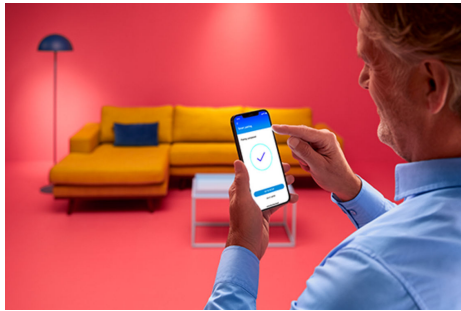

Filament Bulb Amber 50W A60 B22

Bring human-centric lighting into your life with this smart WiZ LED A60 vintage bulb. Amber coated classic look – perfect for decorative fixtures. Choose from different shades of warm to cool white to set the best ambience. You can set schedule to turn lights on and off according to your daily or weekly routines, control with your smartphone or your voice and have remote access to your lights even when you're away. WiZ lights connect to your existing Wi-Fi, no additional hardware is needed.

PRODUCT HIGHLIGHTS

- Tunable white smart bulb
- Up to 640 lumens
- Easy plug and play
- Control with app or voice

Smart lighting functionalities easy to set up

Enjoy the benefits of smart features instantly, just by connecting your WiZ light to your Wi-Fi network. Control lights easily when you're away from home and scheduling lights to go on and off automatically. No need to install additional hardware such as hub or gateway!

Create your perfect light scene

Make your own mix of different color and white lights modes to create the perfect light ambience for your daily moment. Simply save your new Scene and select it anytime with the WiZ app or voice.

Set the right ambience with tunable warm to cool white light

Choose from a wide range of energizing cool white to soft warm white light, or simply select from the preset modes such as Focus and Relax to create the best ambience for your activities.