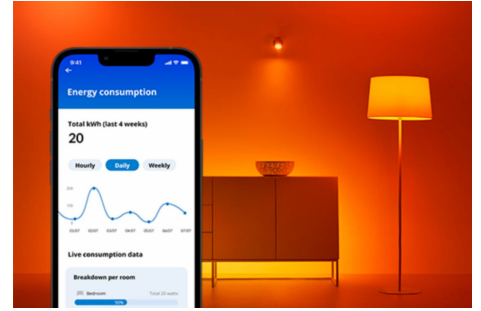

Bulb 60W A60 E27

Not all moments are created equal, and neither are all smart bulbs. This WiZ light might have a basic A60 shape, but it gives you something truly special: tunable white LED light for all your needs and moods. Schedule cool light when you need to focus, or cozy light when you want to relax—whatever works for you to live your best, most enjoyable life at home. All Wi-Fi controllable using the WiZ app, WiZ remote, or your voice.

PRODUCT HIGHLIGHTS

- Tunable white smart bulb
- Up to 806 lumens
- Easy plug and play
- Control with app or voice

Smart lighting functionalities easy to set up

Enjoy the benefits of smart features instantly, just by connecting your WiZ light to your Wi-Fi network. Control lights easily when you're away from home and scheduling lights to go on and off automatically. No need to install additional hardware such as hub or gateway!

Exclusive SpaceSense™ light that turns on with movement

WiZ's SpaceSense technology turns your lights into motion sensors. With a minimum of two WiZ lights in a room, you can activate the SpaceSense feature in the WiZ app and have lights turn on and off automatically with motion detection. It's simple. It's SpaceSense. It's WiZ.

Monitor your energy consumption

Get an overview of the energy consumption of your lights with the WiZ app. Easily access a weekly or daily report to help you stay on top of your energy consumption at home.