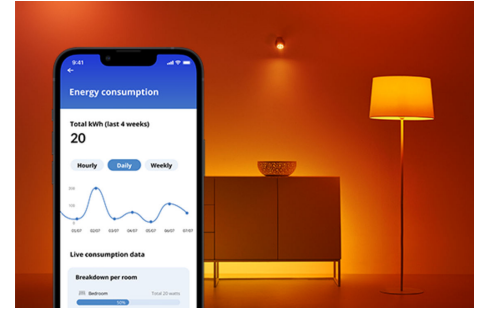

Monitor your energy consumption

Get an overview of the energy consumption of your lights with the WiZ app. Easily access a weekly or daily report to help you stay on top of your energy consumption at home.