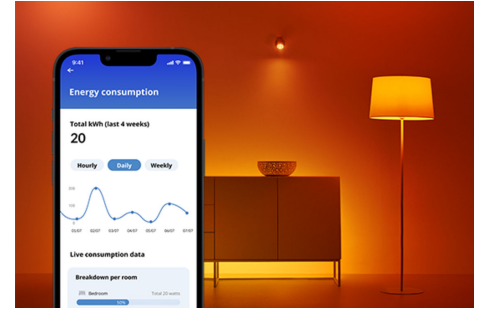

Spot 50W PAR16 GU10

Spotlight on your comfort and well-being! These smart spots have a standard GU10 shape, but they give you something that's anything but standard: tunable white light for all your needs and moods. Schedule cool light when you need to focus, or cozy light when you want to relax—whatever works for you to live your best, most beneficial life at home. All Wi-Fi controllable using the WiZ app, WiZ remote, or your voice.

PRODUCT HIGHLIGHTS

- Tunable white smart bulb
- Up to 345 lumens
- Easy plug and play
- Control with app or voice

Smart lighting functionalities easy to set up

Enjoy the benefits of smart features instantly, just by connecting your WiZ light to your Wi-Fi network. Control lights easily when you're away from home and scheduling lights to go on and off automatically. No need to install additional hardware such as hub or gateway!

Exclusive SpaceSense™ light that turns on with movement

WiZ's SpaceSense technology turns your lights into motion sensors. With a minimum of two WiZ lights in a room, you can activate the SpaceSense feature in the WiZ app and have lights turn on and off automatically with motion detection. It's simple. It's SpaceSense. It's WiZ.

Monitor your energy consumption

Get an overview of the energy consumption of your lights with the WiZ app. Easily access a weekly or daily report to help you stay on top of your energy consumption at home.