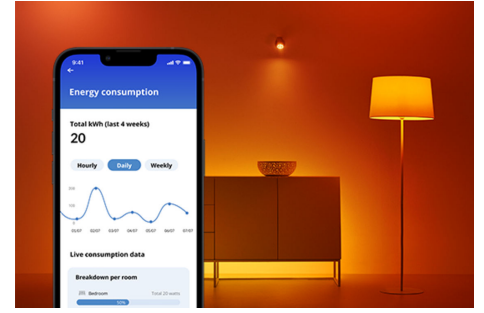

Spot 50W PAR16 GU10

The WiZ LED GU10 full color spot beam bulb brings smart lighting for your daily living. Ideal for accent, display and task lighting. Create the ambience of your choice with 16 million colors as well as warm to cool white light. You can set schedules to turn lights on and off according to your daily or weekly routines, control with your smartphone or your voice and have remote access to your lights even when you're away. WiZ lights connect to your existing Wi-Fi, no additional hardware is needed.

PRODUCT HIGHLIGHTS

- Full color smart bulb
- Up to 345 lumens
- Easy plug and play
- Control with app or voice

Smart lighting functionalities easy to set up

Enjoy the benefits of smart features instantly, just by connecting your WiZ light to your Wi-Fi network. Control lights easily when you're away from home and scheduling lights to go on and off automatically. No need to install additional hardware such as hub or gateway!

Exclusive SpaceSense™ light that turns on with movement

WiZ's SpaceSense technology turns your lights into motion sensors. With a minimum of two WiZ lights in a room, you can activate the SpaceSense feature in the WiZ app and have lights turn on and off automatically with motion detection. It's simple. It's SpaceSense. It's WiZ.

Monitor your energy consumption

Get an overview of the energy consumption of your lights with the WiZ app. Easily access a weekly or daily report to help you stay on top of your energy consumption at home.