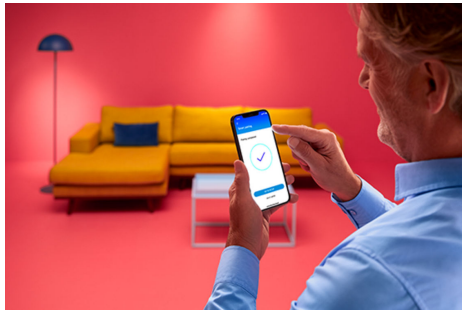

Filament Bulb Amber 50W ST64 E27

Bring human-centric lighting into your life with this smart WiZ LED ST64 vintage bulb. Amber coated classic look – perfect for decorative fixtures. Choose from different shades of warm to cool white to set the best ambience. You can set schedule to turn lights on and off according to your daily or weekly routines, control with your smartphone or your voice and have remote access to your lights even when you're away. WiZ lights connect to your existing Wi-Fi, no additional hardware is needed.

PRODUCT HIGHLIGHTS

- Tunable white smart bulb
- Up to 640 lumens
- Easy plug and play
- Control with app or voice

Smart lighting functionalities easy to set up

Enjoy the benefits of smart features instantly, just by connecting your WiZ light to your Wi-Fi network. Control lights easily when you're away from home and scheduling lights to go on and off automatically. No need to install additional hardware such as hub or gateway!

Create your perfect light scene

Make your own mix of different color and white lights modes to create the perfect light ambience for your daily moment. Simply save your new Scene and select it anytime with the WiZ app or voice.

Control smart lighting the way you like it

WiZ enables you to control smart lighting in multiple ways. Adjust lights with your smartphone, voice, the WiZ remote control, or by using the existing wall switch to toggle between two favorite modes. Works with Google Home, Alexa and Siri Shortcuts.