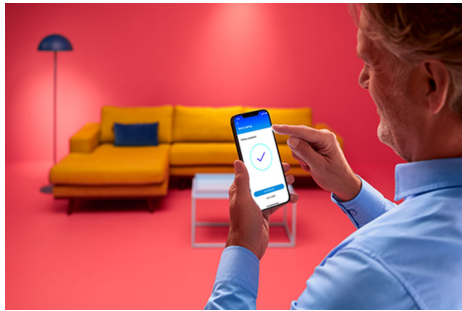

Smart lighting functionalities easy to set up

Enjoy the benefits of smart features instantly, just by connecting your WiZ light to your Wi-Fi network. Control lights easily when you're away from home and scheduling lights to go on and off automatically. No need to install additional hardware such as hub or gateway!

Create your perfect light scene

Make your own mix of different color and white lights modes to create the perfect light ambience for your daily moment. Simply save your new Scene and select it anytime with the WiZ app or voice.

Set the right ambience with tunable warm to cool white light

Choose from a wide range of energizing cool white to soft warm white light, or simply select from the preset modes such as Focus and Relax to create the best ambience for your activities.

Control smart lighting the way you like it

WiZ enables you to control smart lighting in multiple ways. Adjust lights with your smartphone, voice, the WiZ remote control, or by using the existing wall switch to toggle between two favorite modes. Works with Google Home, Alexa and Siri Shortcuts.