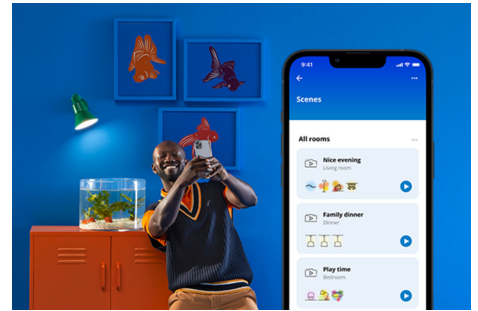

LED Strip Extension 1m

Extend your WiZ LED strip up to 10 metres with the flexible, full-color 1-metre extension strip, which lets you bring even more color to your home.

PRODUCT HIGHLIGHTS

- Full color
- Low Voltage
- IP20/Pu-coating

Smart lighting functionalities easy to set up

Enjoy the benefits of smart features instantly, just by connecting your WiZ light to your Wi-Fi network. Control lights easily when you're away from home and scheduling lights to go on and off automatically. No need to install additional hardware such as hub or gateway!

Create your perfect light scene

Make your own mix of different color and white lights modes to create the perfect light ambience for your daily moment. Simply save your new Scene and select it anytime with the WiZ app or voice.

Millions of colors and changing light modes to make your day

Choose any light color you like or simply apply a dynamic light mode we designed for you. Fireplace or Ocean, for example, will help you create an amazing atmosphere and lift your mood.