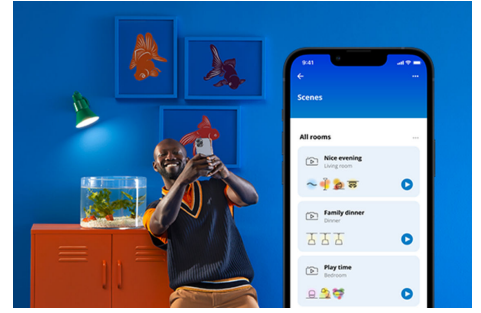

LED Strip Extension 1m

Extend your WiZ LED strip up to 10 metres with the flexible, full-color 1-metre extension strip, which lets you bring even more color to your home.

PRODUCT HIGHLIGHTS

- Full color
- Low Voltage
- IP20/Pu-coating

Smart lighting functionalities easy to set up

Enjoy the benefits of smart features instantly, just by connecting your WiZ light to your Wi-Fi network. Control lights easily when you're away from home and scheduling lights to go on and off automatically. No need to install additional hardware such as hub or gateway!

Create your perfect light scene

Make your own mix of different color and white lights modes to create the perfect light ambience for your daily moment. Simply save your new Scene and select it anytime with the WiZ app or voice.

Millions of colors and changing light modes to make your day

Choose any light color you like or simply apply a dynamic light mode we designed for you. Fireplace or Ocean, for example, will help you create an amazing atmosphere and lift your mood.