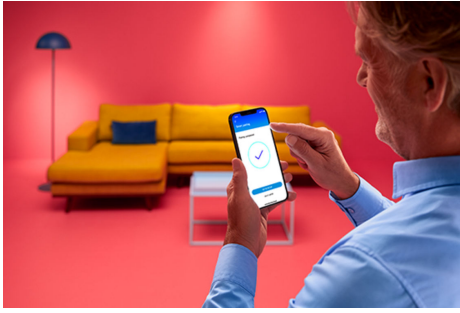

Smart lighting functionalities easy to set up

Enjoy the benefits of smart features instantly, just by connecting your WiZ light to your Wi-Fi network. Control lights easily when you're away from home and scheduling lights to go on and off automatically. No need to install additional hardware such as hub or gateway!

Create your perfect light scene

Make your own mix of different color and white lights modes to create the perfect light ambience for your daily moment. Simply save your new Scene and select it anytime with the WiZ app or voice.

Set the right ambience with tunable warm to cool white light

Choose from a wide range of energizing cool white to soft warm white light, or simply select from the preset modes such as Focus and Relax to create the best ambience for your activities.

Control smart lighting the way you like it

WiZ enables you to control smart lighting in multiple ways. Adjust lights with your smartphone, voice, the WiZ remote control, or by using the existing wall switch to toggle between two favorite modes. Works with Google Home, Alexa and Siri Shortcuts.