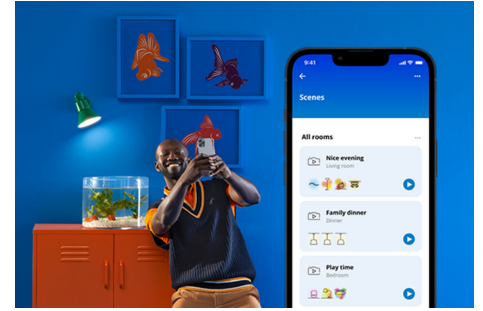

LED Strip Extension 1m

Extend your WiZ LED strip up to 10 metres with the flexible, full-color 1-metre extension strip, which lets you bring even more color to your home.

PRODUCT HIGHLIGHTS

- Full color
- 1M LED strip
- IP20/Plastic

Smart lighting functionalities easy to set up

Enjoy the benefits of smart features instantly, just by connecting your WiZ light to your Wi-Fi network. Control lights easily when you're away from home and scheduling lights to go on and off automatically. No need to install additional hardware such as hub or gateway!

Create your perfect light scene

Make your own mix of different color and white lights modes to create the perfect light ambience for your daily moment. Simply save your new Scene and select it anytime with the WiZ app or voice.

Control smart lighting the way you like it

WiZ enables you to control smart lighting in multiple ways. Adjust lights with your smartphone, voice, the WiZ remote control, or by using the existing wall switch to toggle between two favorite modes. Works with Google Home, Alexa and Siri Shortcuts.