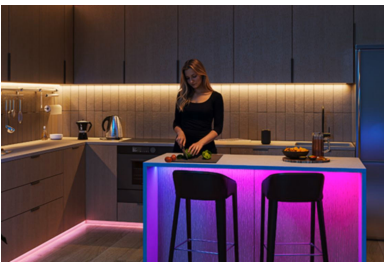

Highlights

Connected by WiZ

Control your lights using the WiZ app, accessories, or voice commands via your smart home assistant; compatible with Alexa and Google Home.

Smart controls

Control your lights using the WiZ app, accessories, or voice commands via your smart home assistant; compatible with Alexa and Google Home.