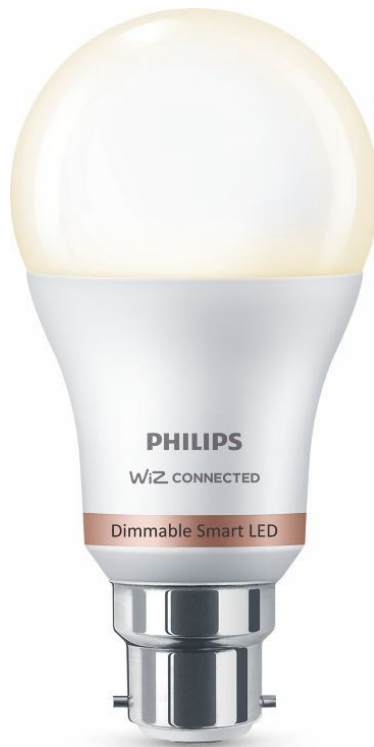

PHILIPS

Bulb 8W (Eq.60W)
A60 B22

Smart LED

Warm white

Plastic

Easy plug and play

Control with WiZ app or voice

8719514372580

Get cozy warm white light

Bring warm white light to your B22 fittings with the Philips Smart LED dimmable smart bulb. This bulb is WiZ connected. Use with your existing Wi-Fi to control with the WiZ app or your voice.

Specifications

Bulb characteristics

- Intended use: Indoor
- Lamp shape: A60
- Socket: B22
- Type of glass: Frosted
- Bulb Finish: Frosted
- Dimmable: Yes

Bulb dimensions

- Weight: 0.06 kg

Durability

- Average life (at 2.7 hrs/day): 25 year(s)
- Lumen maintenance factor: 70%
- Number of switch cycles: 50,000
- Nominal lifetime: 25,000