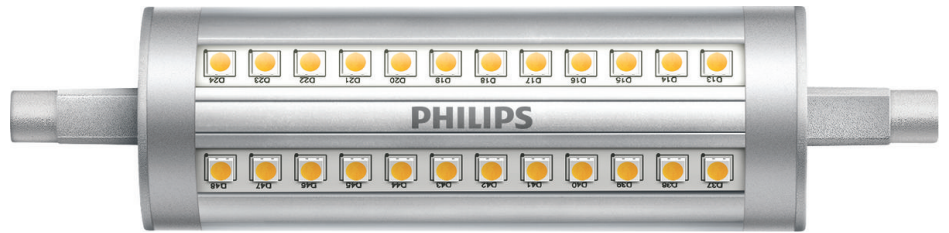

PHILIPS

Spot 14W R7S R7S
3000K Dim

LED

3000K

2000lm

15000h

Dimming

8719514372955

Dimmable linear LED light with a 300 degree beam

This innovative Linear LED is the perfect replacement for halogen R7S lamps, while far surpassing them in terms of energy efficiency.

Choose a simple replacement for your old bulbs

- Similar shape and size as halogen spot
- Similar shape and size as halogen linear

Create a 3000K natural white light

- Cool, energizing light (3000K)

Highlights

Replaces halogen reflector

With its beautifully shaped design and familiar dimensions, this is a contemporary lighting, LED capsule. The perfect sustainable replacement for traditional halogen spots.

Bulb characteristics

- Intended use: Indoor
- Lamp shape: Non directional reflector
- Socket: R7s
- Bulb Finish: Clear
- Dimmable: Yes
- Bulb Material: Plastic

Durability

- Number of switch cycles: 50,000
- Ambient temperature range: -20 to +45 °C
- Nominal lifetime: 15,000