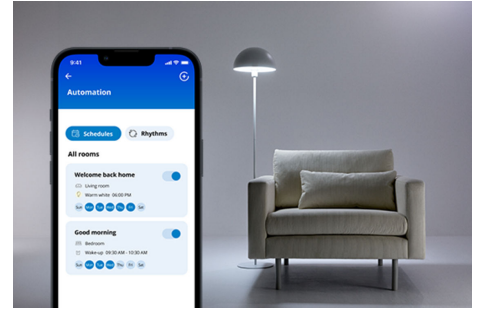

## Smart Plug

The WiZ smart plug can make any socket smart. Just plug in your ordinary light or appliance and you'll be able to control them with your smartphone or your voice. With schedules, you can turn devices on and off to fit your daily routine and save energy. You'll never need to worry about whether you've left your lights or appliances on at home anymore, because you can check on them with your smartphone.

## PRODUCT HIGHLIGHTS

- Plug and Play
- Compatible with Alexa & Google Home
- Control with app or voice

### Instant setup for all your smart home functionalities

Start using all your smart home features easily, by connecting your new WiZ device to your Wi-Fi network. Control your lights and devices even while you're away from home and set schedules to turn them on and off automatically. No need to install additional hardware such as hub or gateway!

### Make everyday devices smart: lamps, fans and more

Control regular lamps, decorative lights, fans, your coffee machine and more. Use WiZ to control devices that only need their power to be on, to link and react to the app.