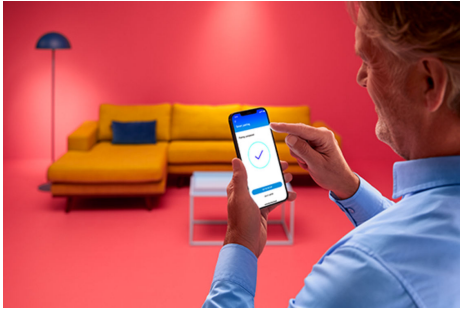

## Smart Plug

The WiZ smart plug can make any socket smart. Just plug in your ordinary light or appliance and you'll be able to control them with your smartphone or your voice. With schedules, you can turn devices on and off to fit your daily routine and save energy. You'll never need to worry about whether you've left your lights or appliances on at home anymore, because you can check on them with your smartphone.

### Instant setup for all your smart home functionalities

Start using all your smart home features easily, by connecting your new WiZ device to your Wi-Fi network. Control your lights and devices even while you're away from home and set schedules to turn them on and off automatically. No need to install additional hardware such as hub or gateway!

### Make everyday devices smart: lamps, fans and more

Control regular lamps, decorative lights, fans, your coffee machine and more. Use WiZ to control devices that only need their power to be on, to link and react to the app.