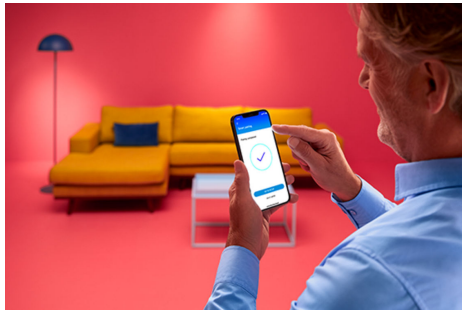

Filament Globe Clear 40W G95 E27

WiZ filament bulbs are meant to be seen—they look great even when they're turned off. But wait until you turn them on! These dimmable transparent globes of light bathe every corner of your room with all the colors of the rainbow and every shade of white from warm to cool. Enjoy the classic look of vintage incandescent filament bulbs while reaping the energy-saving benefits of LED. All Wi-Fi controllable, of course, using the WiZ app, WiZ remote, or your voice.

PRODUCT HIGHLIGHTS

- Full color smart bulb
- Up to 470 lumens
- Easy plug and play
- Control with app or voice

Smart lighting functionalities easy to set up

Enjoy the benefits of smart features instantly, just by connecting your WiZ light to your Wi-Fi network. Control lights easily when you're away from home and scheduling lights to go on and off automatically. No need to install additional hardware such as hub or gateway!

Create your perfect light scene

Make your own mix of different color and white lights modes to create the perfect light ambience for your daily moment. Simply save your new Scene and select it anytime with the WiZ app or voice.

Control smart lighting the way you like it

WiZ enables you to control smart lighting in multiple ways. Adjust lights with your smartphone, voice, the WiZ remote control, or by using the existing wall switch to toggle between two favorite modes. Works with Google Home, Alexa and Siri Shortcuts.