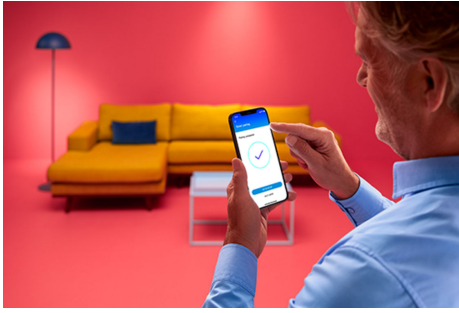

Bulb 60W A60 E27

The WiZ LED A60 full color bulb brings smart lighting for your daily living. Retrofit into any lamp shade to create the ambience of your choice with 16 million colors as well as warm to cool white light. You can set schedule to turn lights on and off according to daily or weekly routines, control with your smartphone or your voice and have remote access to your lights even when you're away. WiZ lights connect to your existing Wi-Fi, no additional hardware is needed.

PRODUCT HIGHLIGHTS

- Full color smart bulb
- Up to 806 lumens
- Easy plug and play
- Control with app or voice

Smart lighting functionalities easy to set up

Enjoy the benefits of smart features instantly, just by connecting your WiZ light to your Wi-Fi network. Control lights easily when you're away from home and scheduling lights to go on and off automatically. No need to install additional hardware such as hub or gateway!

Create your perfect light scene

Make your own mix of different color and white lights modes to create the perfect light ambience for your daily moment. Simply save your new Scene and select it anytime with the WiZ app or voice.

Set the right ambience with tunable warm to cool white light

Choose from a wide range of energizing cool white to soft warm white light, or simply select from the preset modes such as Focus and Relax to create the best ambience for your activities.