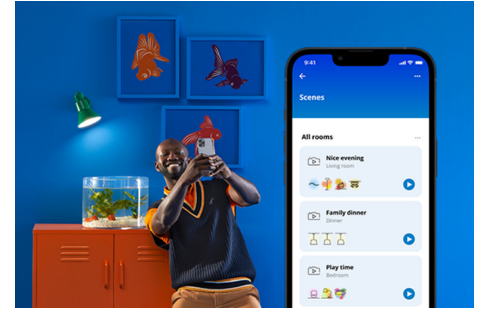

Bulb 60W A60 E27

The WiZ LED A60 full color bulb brings smart lighting for your daily living. Retrofit into any lamp shade to create the ambience of your choice with 16 million colors as well as warm to cool white light. You can set schedule to turn lights on and off according to daily or weekly routines, control with your smartphone or your voice and have remote access to your lights even when you're away. WiZ lights connect to your existing Wi-Fi, no additional hardware is needed.

PRODUCT HIGHLIGHTS

- Full color smart bulb
- Up to 806 lumens
- Easy plug and play
- Control with app or voice

Smart lighting functionalities easy to set up

Enjoy the benefits of smart features instantly, just by connecting your WiZ light to your Wi-Fi network. Control lights easily when you're away from home and scheduling lights to go on and off automatically. No need to install additional hardware such as hub or gateway!

Exclusive SpaceSense™ light that turns on with movement

WiZ's SpaceSense technology turns your lights into motion sensors. With a minimum of two WiZ lights in a room, you can activate the SpaceSense feature in the WiZ app and have lights turn on and off automatically with motion detection. It's simple. It's SpaceSense. It's WiZ.

Create your perfect light scene

Make your own mix of different color and white lights modes to create the perfect light ambience for your daily moment. Simply save your new Scene and select it anytime with the WiZ app or voice.