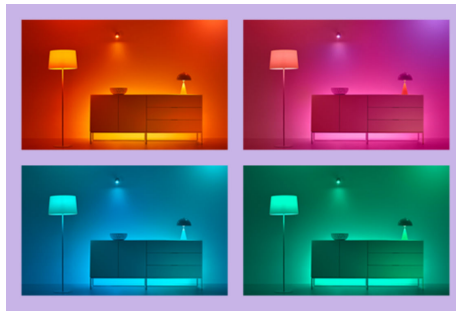

Millions of colors and changing light modes to make your day

Choose any light color you like or simply apply a dynamic light mode we designed for you. Fireplace or Ocean, for example, will help you create an amazing atmosphere and lift your mood.