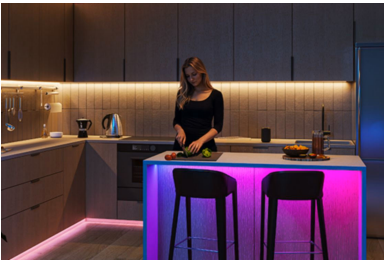

Highlights

Connected by WiZ

Control your lights using the WiZ app, accessories, or voice commands via your smart home assistant; compatible with Alexa and Google Home.

Smart controls

Control your lights using the WiZ app, accessories, or voice commands via your smart home assistant; compatible with Alexa and Google Home.