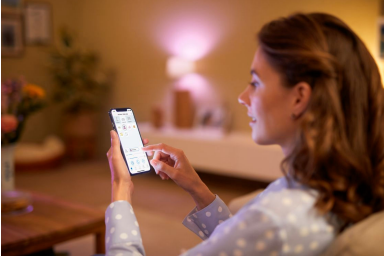

Easy control with app or voice

When Edison invented the classic incandescent filament bulb in the 1880s, he could never have imagined what Philips would be able to do with them today. These smart LED filament bulbs look great even when they're turned off, but the real magic happens when you turn them on. Fill your rooms with millions of colors and shades of white light from cozy to cool. Enjoy the classic look of vintage incandescent filament bulbs while reaping the energy-saving benefits of LED. And because they have WiZ connected technology on board, you can easily control them using your Wi-Fi and the WiZ app, remote, or your voice.

Easy setup

- Easy plug and play

Smart control

- Control anywhere with your smartphone.
- Voice control with Google Assistant, Alexa or Siri Shortcuts

Smart features

- Automate your light with schedules
- Preset wellbeing features

Light modes

- Millions of colors and dynamic light modes
- Tunable warm to cool white and preset modes

Highlights

Easy plug and play

WiZ works with your existing Wi-Fi router, no additional gateway is needed. Simply plug in your new light, download the WiZ app and you're ready to go!

Control from anywhere

Control your WiZ lights wherever you are with smartphone. No need to worry if you've left your lights on before leaving home. WiZ app is available for iOS and Android.

Voice Control