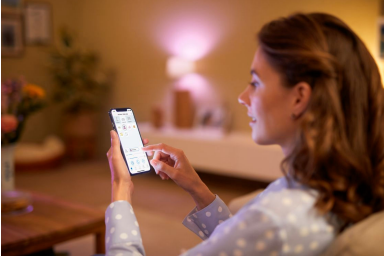

Easy setup

- Easy plug and play

Smart control

- Control anywhere with your smartphone.
- Voice control with Google Assistant, Alexa or Siri Shortcuts

Smart features

- Automate your light with schedules
- Preset wellbeing features

Light modes

- Millions of colors and dynamic light modes
- Tunable warm to cool white and preset modes

Highlights

Easy plug and play

WiZ works with your existing Wi-Fi router, no additional gateway is needed. Simply plug in your new light, download the WiZ app and you're ready to go!

Control from anywhere

Control your WiZ lights wherever you are with smartphone. No need to worry if you've left your lights on before leaving home. WiZ app is available for iOS and Android.

Voice Control