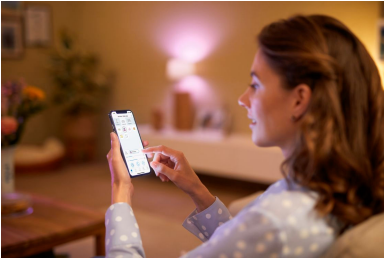

Highlights

Easy plug and play

WiZ works with your existing Wi-Fi router, no additional gateway is needed. Simply plug in your new light, download the WiZ app and you're ready to go!

Control from anywhere

Control your WiZ lights wherever you are with smartphone. No need to worry if you've left your lights on before leaving home. WiZ app is available for iOS and Android.

Voice Control

Get hands-free control of your lights by using your voice and Google Assistant, Amazon Alexa or Siri Shortcuts. Use simple voice commands to turn lights on or off, brighten and dim, change color, and set custom light Scenes.

Automate your light with schedules

Automate the lights to fit your daily or weekly routines. Schedule your light to turn on before you arrive home and keep it off when not needed.

Preset wellbeing features

Use the preset wellbeing features in the WiZ app to and enjoy the lighting pattern best suited for your circadian rhythm throughout the day. WiZ will provide you bright daylight when you need to get energized and focus, and transition smoothly to soft warm white to help you relax and sleep better.

Millions of colors and dynamic light modes

Choose from a palette of millions of light colors to create an amazing atmosphere in your home. Enjoy the subtle differences that our dynamic light effects glow your environment