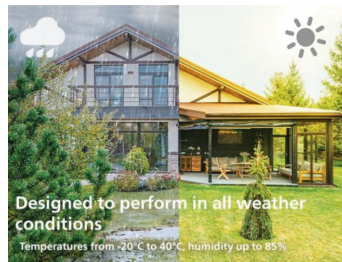

IP44 - weather proof

This Philips outdoor light is especially designed for humid outdoor environments and has been tested rigorously to ensure water resistance. Its IP44 rating means that it has been certified to offer ingress protection against dust and splashing water—perfect for general outdoor use.