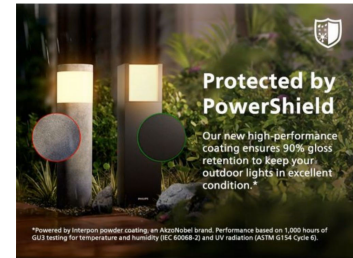

Durable design

Protected by PowerShield To keep your outdoor lights in excellent condition, we use a high-performance powder coating powered by Interpon, an AkzoNobel brand. Tougher than traditional paints, it protects against fading, scratches, dents, and rust for long-lasting beauty and performance.

IP65 weatherproof rated

An IP rating contains two digits which refer to protection against solids, such as dust, or liquids, such as rain. IP65 means that these light fixtures are protected against water splashed from any direction and are suitable for outdoor use.

High light output

Brighten up your home with high quality light

Specifications

Design and finishing

- Color: Anthracite
- Material: Metal

Durability

- Nominal lifetime: 50,000

Environmental

- Disposal of the product: At the end of (economic) life, dispose the product according to local rules and do not dispose the product with regular household waste. The correct disposal of your product will help prevent potential negative consequences for the environment and human health.