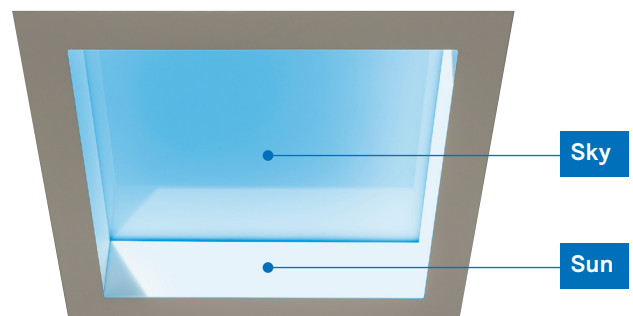

by  Signify

Indoor

NatureConnect

NatureConnect
skylight 2'x2'

Lighting inspired by nature

NatureConnect brings the benefits of natural light indoors

The NatureConnect natural lighting system is built on proven Biophilic Design principles to reconnect us with the constant cycles and variations of nature for comfortable, engaging and attractive indoor environments.

The **NatureConnect skylight** combines the feeling of infinity with a dynamic sky gradient and realistic sun shadows to provide a connection with the outside world.

The standalone **Ledelite NatureConnect skylight** works in conjunction with 3rd party luminaires to provide natural ambient light for your space. Refer to application guides for appropriate levels of supplemental (tunable) white light from additional luminaires.

Benefits of Ledelite NatureConnect skylight

- Tunable white light supporting circadian rhythm & dynamic blue skylight providing a melanopic boost²
- Seamless integration into grid or drywall ceilings
- Shallow plenum depth
- Works with NatureConnect link or Interact wireless