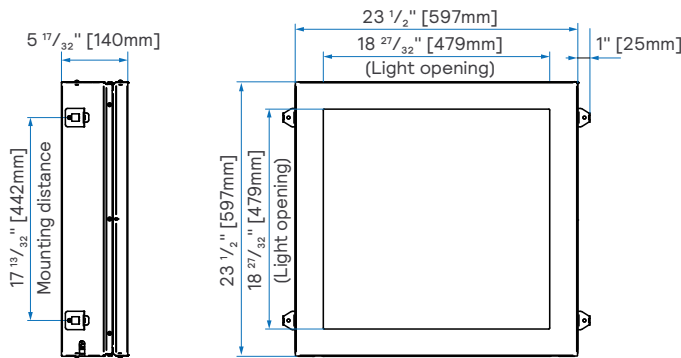

Technical specifications

General Information

Light source	Non-replaceable
Integral drivers	Yes
Driver/power unit/transformer	PSD (Power supply unit with DALI interface)
Maximum electrical power	48W
Energy Code rated power¹	28W
Initial luminous flux	2,600lm
Wiring	6' Flex whip, 5 leads AWG 18 (black, white, green, purple, pink)
Luminaire beam angle	120°
Lumen maintenance	L₈₀ 50,000 hrs
Driver output classification	Class 2
Ambient temperature	32 to 77°F (0 to +25°C)
Performance ambient temp. Tq	77°F (25°C)
Storage temperature	-4 to 140°F (-20 to +60°C)
Ingress protection code	IP20
Mech. impact protection code	IK02
Certification	cETLus, CCEA
Warranty period	5 years

	Sky	Sun
Light source color	Tunable white and blue	Tunable white
Light output¹	1,600lm	1,000lm
CCT	6500K to Blue	2700K to 6500K
Color point SDCM	3	4
CRI	>80	>80