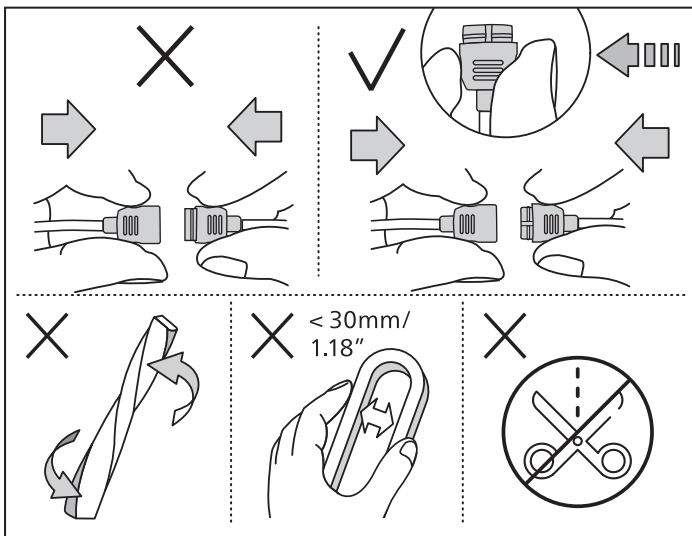

9290041263, 9290041274

Learn more:
'How to set up'

wiz.guide/lighting

©2025 Signify Holding

Signify

3241 661 93843

Philips and the Philips Shield Emblem are registered trademarks of Koninklijke Philips N.V. and are used under license

PHILIPS

Connected by WiZ

Strip user manual

**NEON FLEX STRIP
PATTERN GUIDE**

©2026 Signify Holding

3241 663 79861

wizconnected.com
for strip pattern
free download

Examples

Rhythms (5M)
W 134 x H 49 (cm) / W 53 x H 19.3 (inches)

Angle's wings (5M + 5M)
W 69 x H 81 (cm) / W 27.2 x H 32 (inches)

'OK' (5M)
W 90 x H 95 (cm) / W 35.4 x H 37.4 (inches)

Corals (5M)
W 86 x H 40 (cm)
W 33.8 x H 15.7 (inches)

Dolphin (5M)
W 118 x H 67 (cm)
W 47 x H 27 (inches)

Milkshake (5M)
W 75 x H 109 (cm)
W 28.4 x H 41.7 (inches)

Pouring a wine (5M)
W 108 x H 145 (cm)
W 42.5 x H 57 (inches)

A flying plane (5M)
W 143 x H 124 (cm) / W 56.3 x H 48.8 (inches)