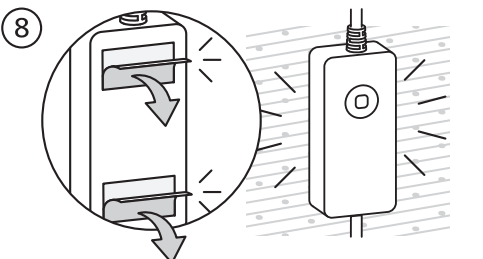

9290041263, 9290041274

Learn more:
'How to set up'

wiz.guide/lighting

©2025 Signify Holding

Signify

3241 661 93843

Philips and the Philips Shield Emblem are registered trademarks of Koninklijke Philips N.V. and are used under license