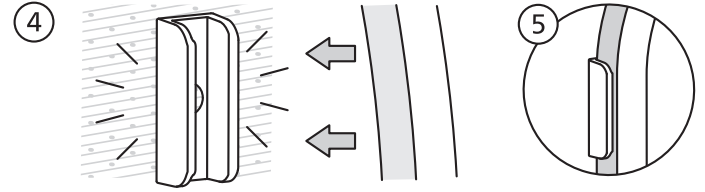

9290041263, 9290041274

Learn more:
'How to set up'

wiz.guide/lighting

©2025 Signify Holding

Signify

3241 661 93843

Philips and the Philips Shield Emblem are registered trademarks of Koninklijke Philips N.V. and are used under license