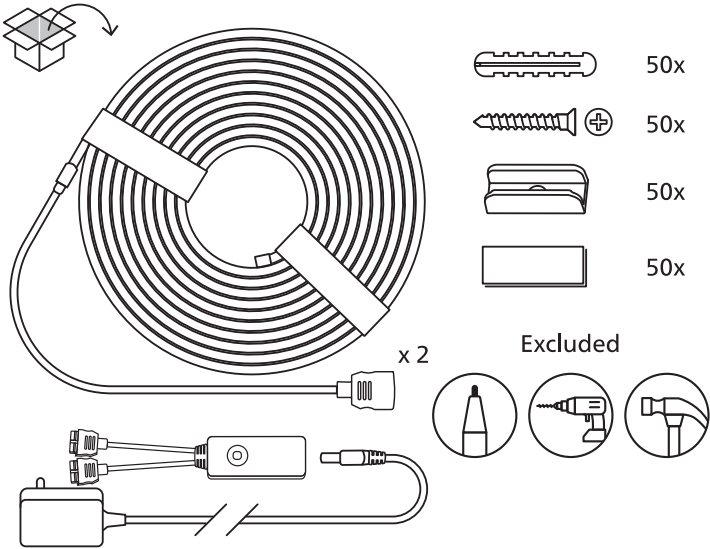

9290041263, 9290041274

Learn more:
'How to set up'

wiz.guide/lighting

©2025 Signify Holding

Signify

3241 661 93843

Philips and the Philips Shield Emblem are registered trademarks of Koninklijke Philips N.V. and are used under license

PHILIPS

Connected by WiZ

Strip user manual

**NEON FLEX STRIP
PATTERN GUIDE**

©2026 Signify Holding

3241 663 79861

wizconnected.com
for strip pattern
free download

Examples

Rhythms (5M)
W 134 x H 49 (cm) / W 53 x H 19.3 (inches)

Angle's wings (5M + 5M)
W 69 x H 81 (cm) / W 27.2 x H 32 (inches)

'OK' (5M)
W 90 x H 95 (cm) / W 35.4 x H 37.4 (inches)

Corals (5M)
W 86 x H 40 (cm)
W 33.8 x H 15.7 (inches)

Dolphin (5M)
W 118 x H 67 (cm)
W 47 x H 27 (inches)

Milkshake (5M)
W 75 x H 109 (cm)
W 28.4 x H 41.7 (inches)

Pouring a wine (5M)
W 108 x H 145 (cm)
W 42.5 x H 57 (inches)

A flying plane (5M)
W 143 x H 124 (cm) / W 56.3 x H 48.8 (inches)