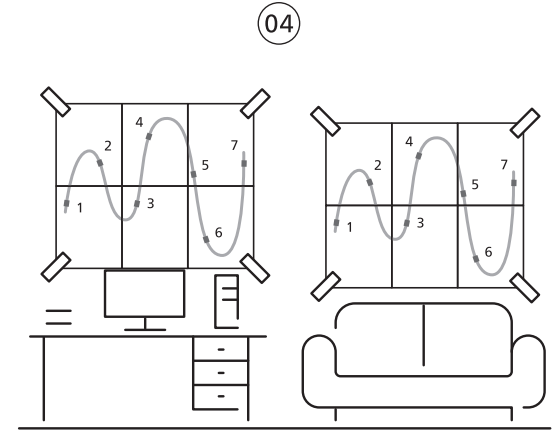

PHILIPS

Connected by WiZ

Strip user manual

**NEON FLEX STRIP
PATTERN GUIDE**

©2026 Signify Holding

3241 663 79861

wizconnected.com
for strip pattern
free download

Examples

Rhythms (5M)
W 134 x H 49 (cm) / W 53 x H 19.3 (inches)

Angle's wings (5M + 5M)
W 69 x H 81 (cm) / W 27.2 x H 32 (inches)

'OK' (5M)
W 90 x H 95 (cm) / W 35.4 x H 37.4 (inches)

Corals (5M)
W 86 x H 40 (cm)
W 33.8 x H 15.7 (inches)

Dolphin (5M)
W 118 x H 67 (cm)
W 47 x H 27 (inches)

Milkshake (5M)
W 75 x H 109 (cm)
W 28.4 x H 41.7 (inches)

Pouring a wine (5M)
W 108 x H 145 (cm)
W 42.5 x H 57 (inches)

A flying plane (5M)
W 143 x H 124 (cm) / W 56.3 x H 48.8 (inches)