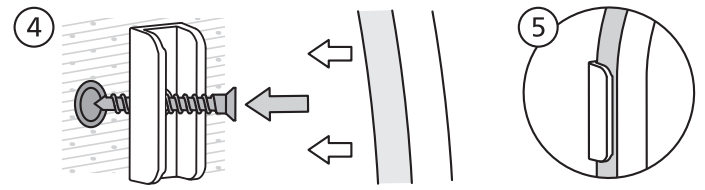

9290041263, 9290041274

Learn more:
'How to set up'

wiz.guide/lighting

©2025 Signify Holding

Signify

3241 661 93843

Philips and the Philips Shield Emblem are registered trademarks of Koninklijke Philips N.V. and are used under license

PHILIPS

Connected by WiZ

Strip user manual

**NEON FLEX STRIP
PATTERN GUIDE**

©2026 Signify Holding

3241 663 79861

wizconnected.com
for strip pattern
free download

Examples

Rhythms (5M)
W 134 x H 49 (cm) / W 53 x H 19.3 (inches)

Angle's wings (5M + 5M)
W 69 x H 81 (cm) / W 27.2 x H 32 (inches)

'OK' (5M)
W 90 x H 95 (cm) / W 35.4 x H 37.4 (inches)

Corals (5M)
W 86 x H 40 (cm)
W 33.8 x H 15.7 (inches)