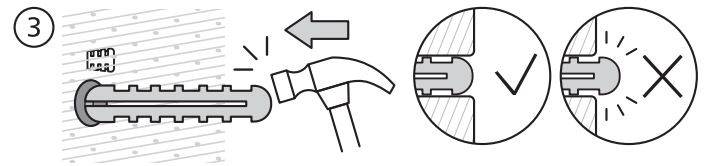

9290041263, 9290041274

Learn more:
'How to set up'

wiz.guide/lighting

©2025 Signify Holding

Signify

3241 661 93843

Philips and the Philips Shield Emblem are registered trademarks of Koninklijke Philips N.V. and are used under license

PHILIPS

Connected by WiZ

Strip user manual

**NEON FLEX STRIP
PATTERN GUIDE**

©2026 Signify Holding

3241 663 79861

wizconnected.com
for strip pattern
free download

Examples

Rhythms (5M)
W 134 x H 49 (cm) / W 53 x H 19.3 (inches)

Angle's wings (5M + 5M)
W 69 x H 81 (cm) / W 27.2 x H 32 (inches)

'OK' (5M)
W 90 x H 95 (cm) / W 35.4 x H 37.4 (inches)

Corals (5M)
W 86 x H 40 (cm)
W 33.8 x H 15.7 (inches)

Dolphin (5M)
W 118 x H 67 (cm)
W 47 x H 27 (inches)

Milkshake (5M)
W 75 x H 109 (cm)
W 28.4 x H 41.7 (inches)

Pouring a wine (5M)
W 108 x H 145 (cm)
W 42.5 x H 57 (inches)

A flying plane (5M)
W 143 x H 124 (cm) / W 56.3 x H 48.8 (inches)