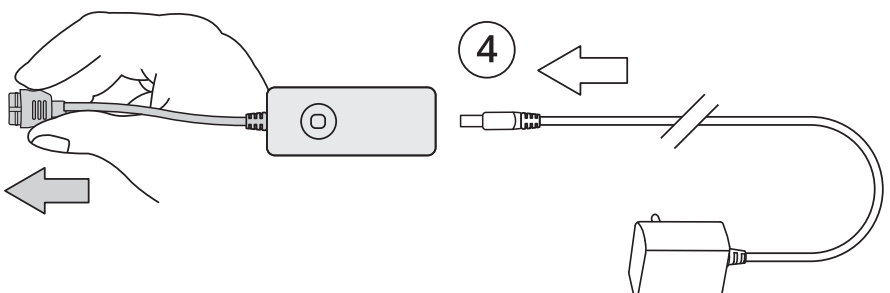

⊕ (ST3.0X16mm)

9290047097, 9290047099
9290047101, 9290047102

Mod.	Strip length (m)		
9290047097 9290047101	3.0	6x	6x
9290047099 9290047102	5.0	10x	10x

➔ B

wiz.guide/lighting