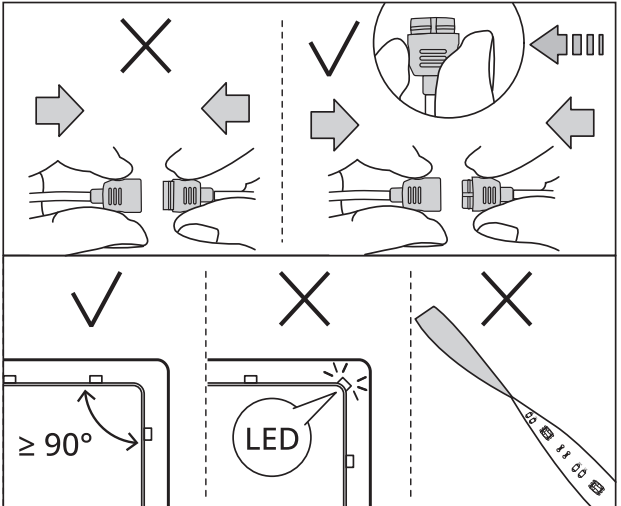

⊕ (ST3.0X16mm)

9290047097, 9290047099
9290047101, 9290047102

Mod.	Strip length (m)		
9290047097 9290047101	3.0	6x	6x
9290047099 9290047102	5.0	10x	10x

➔ B

wiz.guide/lighting