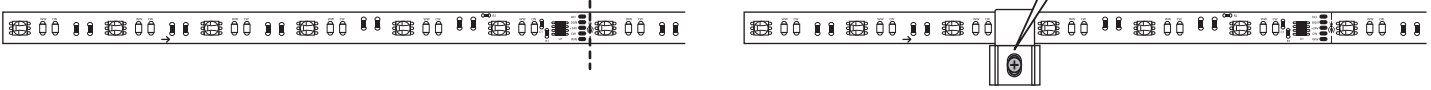

⊕ (ST3.0X16mm)

9290047097, 9290047099
9290047101, 9290047102

Mod.	Strip length (m)		
9290047097 9290047101	3.0	6x	6x
9290047099 9290047102	5.0	10x	10x

➔ B

wiz.guide/lighting