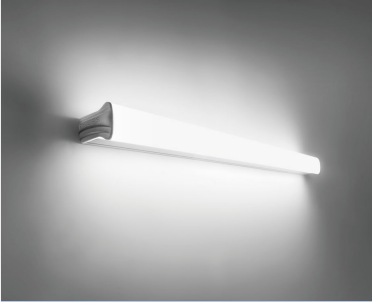

PHILIPS

Wall light

Linea

31173 Shellline 10W 6500K

other

LED

31173/31/D4

Light and relaxed

Philips myLiving Decolinea Slimline batten wall light combine performance and looks into its simple design. With long life LED technology and up to 15,000 hours usage, this light is the ideal replacement of the traditional T5 batten.

No more hassle in installation. Just fix or hang securely on the wall and plug in, now this luminaire is ready to light on.

Integrated LED light source

A light source you can trust. With integrated LED light source, you won't have to worry about maintenance or lamp replacement while having the perfect light ambiance in your home.

- Color: Other
- Material: Synthetic

Extra feature/accessory incl.

- Diffused light effect: Yes
- LED integrated: Yes

Miscellaneous

- Especially designed for: Living- & Bedroom, Home office & Study
- Style: Contemporary
- Type: Wall Lights
- EyeComfort: No