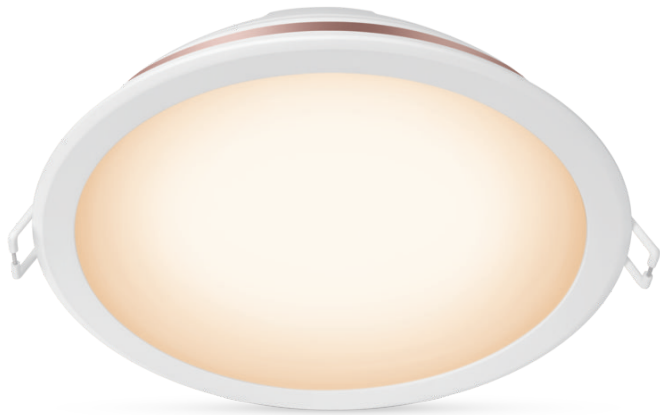

# PHILIPS

6 inch recessed  
downlight 17W

Smart LED

Tunable white

Cut out Ø146-155MM

IP20/Round/White

8719514336674

## Choose from warm or cool white light

Get tunable light in any shade of warm or cool white with the Philips Smart LED 6-inch recessed downlight. This light is WiZ connected. Use with your existing Wi-Fi to control with the WiZ app or your voice.