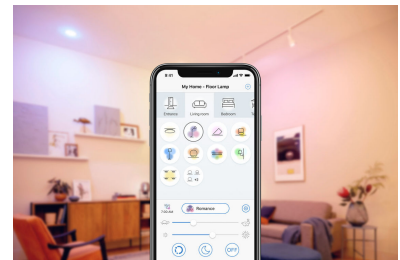

Control your lights with just the sound of your voice, simply enable integration with Google, Alexa or add to your Siri shortcuts.

Automate your light with schedules

Automate the lights to fit your daily or weekly routines. Schedule your light to turn on before you arrive home and keep it off when not needed.

Preset wellbeing features

Use the preset wellbeing features in the WiZ app to and enjoy the lighting pattern best suited for your circadian rhythm through the day. WiZ will provides you bright daylight when you need to get energized and focus, and transition smoothly to soft warm white to help you relax and sleep better.

Energy monitoring

The WiZ app keeps records of the energy consumption of your lights. View your weekly or daily report and plan your lighting wisely for an optimized energy consumption at home.

Tunable warm to cool white and preset modes

Choose from a wide range of energizing cool white to soft warm white, or simply select from the preset modes such as Focus and Relax to create the best ambience for your activities.

Customized Scenes

Mix different color and white lights modes to create the perfect light ambience for your daily moment. Save it and call it out anytime with app, remote or voice.