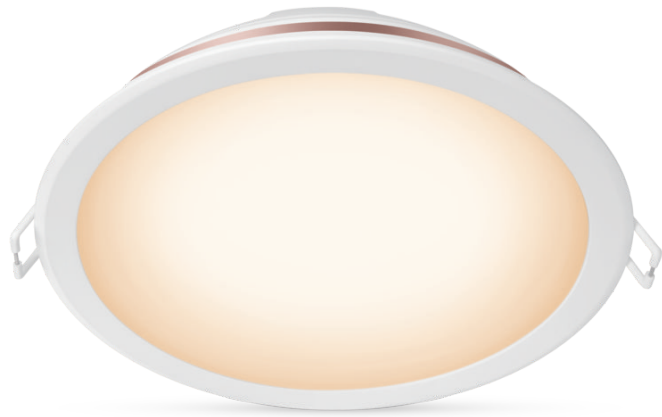

PHILIPS

5 inch recessed
downlight 12.5W

Smart LED

Tunable white

Cut out Ø121-130MM

IP20/Round/White

8719514393936

Choose from warm or cool white light

The tunable, warm or cool white light of the Philips Smart LED 5-inch recessed downlight brings smart light to any room in your home. Use with your existing Wi-Fi to control with the WIZ app or your voice.

Specifications

Bulb characteristics

- Intended use: Indoor

Design and finishing

- Color: White
- Material: Plastic

Durability

- Average life (at 2.7 hrs/day): 15 year(s)
- Lumen maintenance factor: 70%
- Number of switch cycles: 7,500