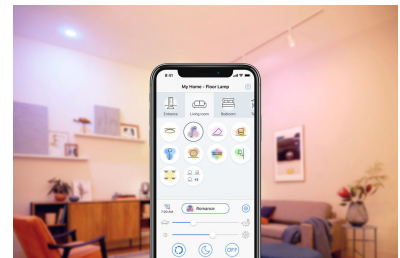

Control your lights with just the sound of your voice, simply enable integration with Google, Alexa or add to your Siri shortcuts.

Automate your light with schedules

Automate the lights to fit your daily or weekly routines. Schedule your light to turn on before you arrive home and keep it off when not needed.

Preset wellbeing features

Use the preset wellbeing features in the WiZ app to and enjoy the lighting pattern best suited for your circadian rhythm through the day. WiZ will provides you bright daylight when you need to get energized and focus, and transition smoothly to soft warm white to help you relax and sleep better.

Energy monitoring

The WiZ app keeps records of the energy consumption of your lights. View your weekly or daily report and plan your lighting wisely for an optimized energy consumption at home.

Tunable warm to cool white and preset modes

Choose from a wide range of energizing cool white to soft warm white, or simply select from the preset modes such as Focus and Relax to create the best ambience for your activities.

Customized Scenes

Mix different color and white lights modes to create the perfect light ambience for your daily moment. Save it and call it out anytime with app, remote or voice.