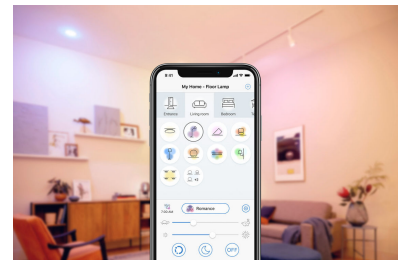

Customized Scenes

Mix different color and white lights modes to create the perfect light ambience for your daily moment. Save it and call it out anytime with app, remote or voice.