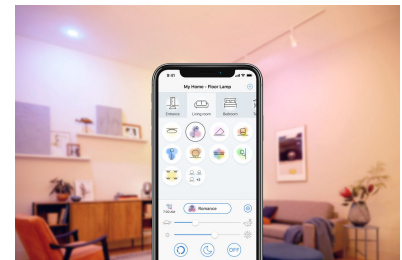

Customized Scenes

Mix different color and white lights modes to create the perfect light ambience for your daily moment. Save it and call it out anytime with app, remote or voice.