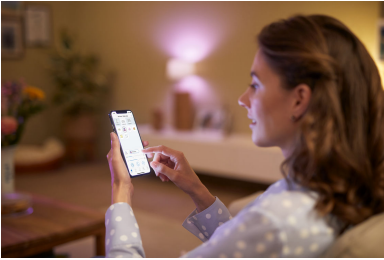

Highlights

Easy plug and play

WiZ works with your existing Wi-Fi router, no additional gateway is needed. Simply plug in your new light, download the WiZ app and you're ready to go!