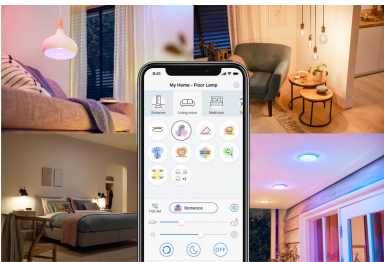

Control from anywhere

Control your WiZ lights wherever you are with smartphone. No need to worry if you've left your lights on before leaving home. WiZ app is available for iOS and Android.