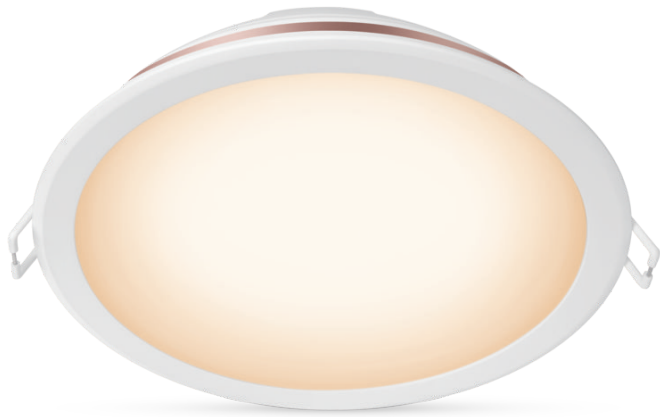

# PHILIPS

6 inch recessed  
downlight 17W

Smart LED

Tunable white

Cut out Ø146-155MM

IP20/Round/White

8719514393950

## Choose from warm or cool white light

Get tunable light in any shade of warm or cool white with the Philips Smart LED 6-inch recessed downlight. This light is WiZ connected. Use with your existing Wi-Fi to control with the WiZ app or your voice.