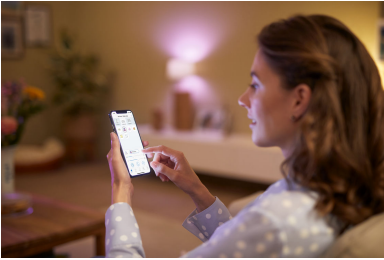

Smart lighting for your daily living

Put the spotlight on your comfort and well-being! These smart spots have the standard GU10 shape that you know and love, but their real glass lenses bring an extra touch of elegance. And they offer you something that's anything but standard: tunable white light for all your needs and moods. Schedule cool white light when you need to get things done, or cozy warm white light when you want to kick back and relax—whatever lets you live your best, most comfortable home life. All this plus control via your voice, the WiZ remote, or the WiZ app whether you're home or away. Philips Smart GU10 spots connect using your existing Wi-Fi, no there's no additional hardware, networking, or setup required.

Easy setup

- Easy plug and play

Smart control

- Control from anywhere with your smartphone

Smart features

- Automate your light with schedules
- Automate your lights. Works with Connected by WiZ products

Light modes

- Millions of colors and dynamic light modes
- Cool white light

Form factor

- Uniform light distribution

Highlights

Easy plug and play

WiZ works with your existing Wi-Fi router, no additional gateway is needed. Simply plug in your new light, download the WiZ app and you're ready to go!

Control from anywhere

Control your WiZ lights wherever you are with smartphone. No need to worry if you've left your lights on before leaving home. WiZ app is available for iOS and Android.

Automate your light with schedules